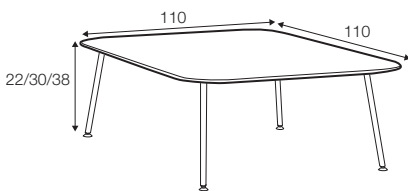

TETRIS

TETRIS

coffee table 110x80

coffee table 80x80

coffee table 100x50

coffee table hollow 110x80

coffee table hollow 80x80

coffee table hollow 100x50

coffee table 110x110

example
coffee table 110x80 + coffee table hollow 80x80
+ coffee table hollow 100x50

available materials for top

wood: bleached oak

wood: oak

wood: white

wood: black

available materials for legs

metal: white

metal: grey

metal: black

Manufacturer reserves the right to change construction of products and components used due to improving durability of product and customer satisfaction without any further notice. Explicit +/- 2 cm tolerance of all elements sizes.