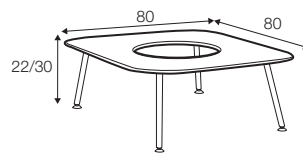

TETRIS

TETRIS

coffee table 110x80

coffee table 80x80

coffee table 100x50

coffee table hollow 110x80

coffee table hollow 80x80

coffee table hollow 100x50

coffee table 110x110

example
coffee table 110x80 + coffee table hollow 80x80
+ coffee table hollow 100x50

available materials for top

wood: bleached oak

wood: oak

wood: white

wood: black

available materials for legs

metal: white

metal: grey

metal: black

Manufacturer reserves the right to change construction of products and components used due to improving durability of product and customer satisfaction without any further notice. Explicit +/- 2 cm tolerance of all elements sizes.