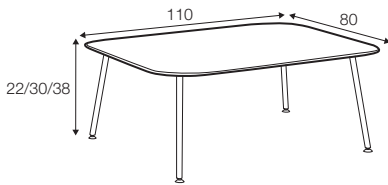

TETRIS

TETRIS

coffee table 110x80

coffee table 80x80

coffee table 100x50

coffee table hollow 110x80

coffee table hollow 80x80

coffee table hollow 100x50

coffee table 110x110

example
coffee table 110x80 + coffee table hollow 80x80
+ coffee table hollow 100x50

available materials for top

wood: bleached oak

wood: oak

wood: white

wood: black

available materials for legs

metal: white

metal: grey

metal: black

Manufacturer reserves the right to change construction of products and components used due to improving durability of product and customer satisfaction without any further notice. Explicit +/- 2 cm tolerance of all elements sizes.