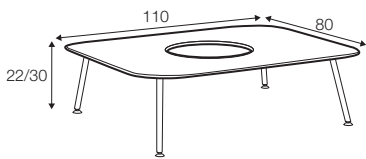

TETRIS

TETRIS

coffee table 110x80

coffee table 80x80

coffee table 100x50

coffee table hollow 110x80

coffee table hollow 80x80

coffee table hollow 100x50

coffee table 110x110

example
coffee table 110x80 + coffee table hollow 80x80
+ coffee table hollow 100x50

available materials for top

wood: bleached oak

wood: oak

wood: white

wood: black

available materials for legs

metal: white

metal: grey

metal: black

Manufacturer reserves the right to change construction of products and components used due to improving durability of product and customer satisfaction without any further notice. Explicit +/- 2 cm tolerance of all elements sizes.