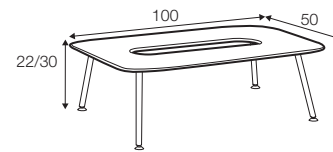

TETRIS

TETRIS

coffee table 110x80

coffee table 80x80

coffee table 100x50

coffee table hollow 110x80

coffee table hollow 80x80

coffee table hollow 100x50

coffee table 110x110

example
coffee table 110x80 + coffee table hollow 80x80
+ coffee table hollow 100x50

available materials for top

wood: bleached oak

wood: oak

wood: white

wood: black

available materials for legs

metal: white

metal: grey

metal: black

Manufacturer reserves the right to change construction of products and components used due to improving durability of product and customer satisfaction without any further notice. Explicit +/- 2 cm tolerance of all elements sizes.