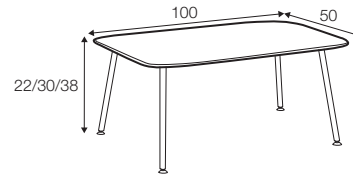

TETRIS

TETRIS

coffee table 110x80

coffee table 80x80

coffee table 100x50

coffee table hollow 110x80

coffee table hollow 80x80

coffee table hollow 100x50

coffee table 110x110

example
coffee table 110x80 + coffee table hollow 80x80
+ coffee table hollow 100x50

available materials for top

wood: bleached oak

wood: oak

wood: white

wood: black

available materials for legs

metal: white

metal: grey

metal: black

Manufacturer reserves the right to change construction of products and components used due to improving durability of product and customer satisfaction without any further notice. Explicit +/- 2 cm tolerance of all elements sizes.