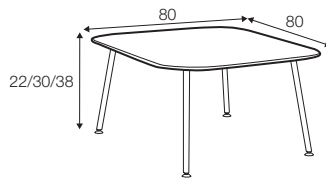

TETRIS

TETRIS

coffee table 110x80

coffee table 80x80

coffee table 100x50

coffee table hollow 110x80

coffee table hollow 80x80

coffee table hollow 100x50

coffee table 110x110

example
coffee table 110x80 + coffee table hollow 80x80
+ coffee table hollow 100x50

available materials for top

wood: bleached oak

wood: oak

wood: white

wood: black

available materials for legs

metal: white

metal: grey

metal: black

Manufacturer reserves the right to change construction of products and components used due to improving durability of product and customer satisfaction without any further notice. Explicit +/- 2 cm tolerance of all elements sizes.