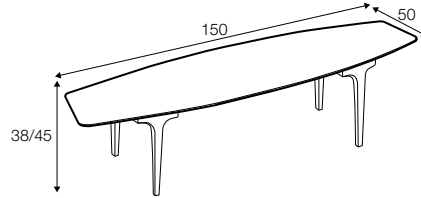

CASUAL

CASUAL

coffee table 135x50

coffee table 150x50

coffee table 180x50

coffee table 135x50 with tray

coffee table 150x50 with tray

coffee table 180x50 with tray

coffee table 90x90

coffee table 110x110

coffee table 90x90 with tray

coffee table 110x110 with tray

available materials

wood: bleached oak

wood: oak

wood: white

wood: black

Manufacturer reserves the right to change construction of products and components used due to improving durability of product and customer satisfaction without any further notice. Explicit +/- 2 cm tolerance of all elements sizes.