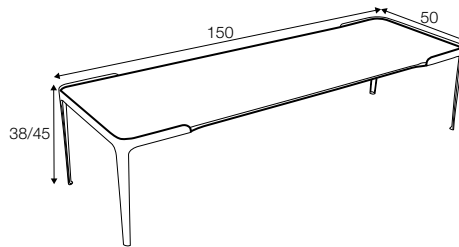

SPACE

SPACE

coffee table 50x50

coffee table 90x40

coffee table 120x40

coffee table 120x50

coffee table 150x50

coffee table 180x50

console table 120x40

desk table 120x50

SPACE

available materials for top

veneer: oak

veneer: white

veneer: black

available materials for legs

metal: white

metal: grey

metal: black

Manufacturer reserves the right to change construction of products and components used due to improving durability of product and customer satisfaction without any further notice. Explicit +/- 2 cm tolerance of all elements sizes.