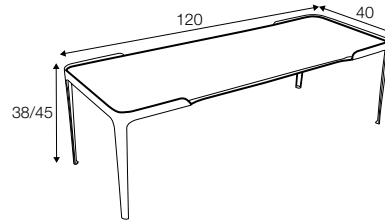

SPACE

SPACE

coffee table 50x50

coffee table 90x40

coffee table 120x40

coffee table 120x50

coffee table 150x50

coffee table 180x50

console table 120x40

desk table 120x50

SPACE

available materials for top

veneer: oak

veneer: white

veneer: black

available materials for legs

metal: white

metal: grey

metal: black

Manufacturer reserves the right to change construction of products and components used due to improving durability of product and customer satisfaction without any further notice. Explicit +/- 2 cm tolerance of all elements sizes.