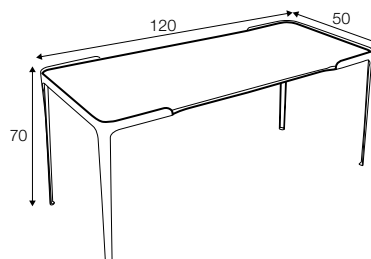

SPACE

SPACE

coffee table 50x50

coffee table 90x40

coffee table 120x40

coffee table 120x50

coffee table 150x50

coffee table 180x50

console table 120x40

desk table 120x50

SPACE

available materials for top

veneer: oak

veneer: white

veneer: black

available materials for legs

metal: white

metal: grey

metal: black

Manufacturer reserves the right to change construction of products and components used due to improving durability of product and customer satisfaction without any further notice. Explicit +/- 2 cm tolerance of all elements sizes.