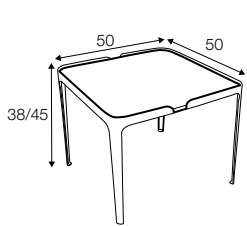

SPACE

SPACE

coffee table 50x50

coffee table 90x40

coffee table 120x40

coffee table 120x50

coffee table 150x50

coffee table 180x50

console table 120x40

desk table 120x50

SPACE

available materials for top

veneer: oak

veneer: white

veneer: black

available materials for legs

metal: white

metal: grey

metal: black

Manufacturer reserves the right to change construction of products and components used due to improving durability of product and customer satisfaction without any further notice. Explicit +/- 2 cm tolerance of all elements sizes.