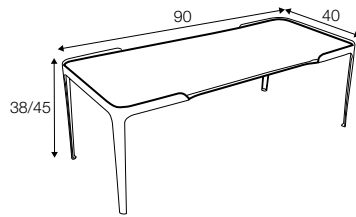

SPACE

SPACE

coffee table 50x50

coffee table 90x40

coffee table 120x40

coffee table 120x50

coffee table 150x50

coffee table 180x50

console table 120x40

desk table 120x50

SPACE

available materials for top

veneer: oak

veneer: white

veneer: black

available materials for legs

metal: white

metal: grey

metal: black

Manufacturer reserves the right to change construction of products and components used due to improving durability of product and customer satisfaction without any further notice. Explicit +/- 2 cm tolerance of all elements sizes.