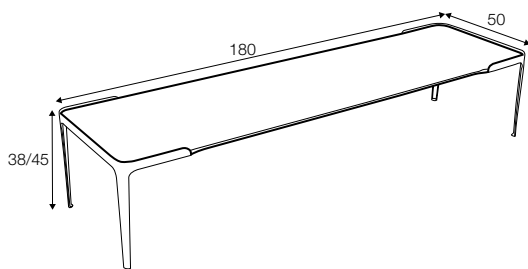

SPACE

SPACE

coffee table 50x50

coffee table 90x40

coffee table 120x40

coffee table 120x50

coffee table 150x50

coffee table 180x50

console table 120x40

desk table 120x50

SPACE

available materials for top

veneer: oak

veneer: white

veneer: black

available materials for legs

metal: white

metal: grey

metal: black

Manufacturer reserves the right to change construction of products and components used due to improving durability of product and customer satisfaction without any further notice. Explicit +/- 2 cm tolerance of all elements sizes.