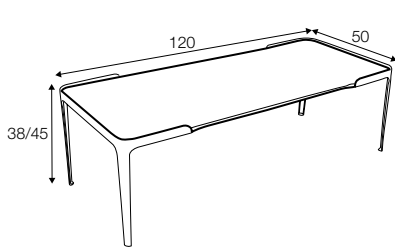

SPACE

SPACE

coffee table 50x50

coffee table 90x40

coffee table 120x40

coffee table 120x50

coffee table 150x50

coffee table 180x50

console table 120x40

desk table 120x50

SPACE

available materials for top

veneer: oak

veneer: white

veneer: black

available materials for legs

metal: white

metal: grey

metal: black

Manufacturer reserves the right to change construction of products and components used due to improving durability of product and customer satisfaction without any further notice. Explicit +/- 2 cm tolerance of all elements sizes.