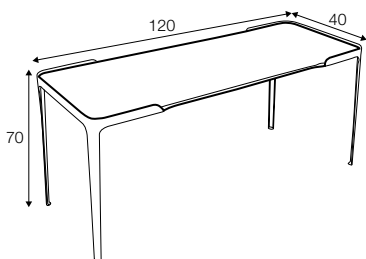

SPACE

SPACE

coffee table 50x50

coffee table 90x40

coffee table 120x40

coffee table 120x50

coffee table 150x50

coffee table 180x50

console table 120x40

desk table 120x50

SPACE

available materials for top

veneer: oak

veneer: white

veneer: black

available materials for legs

metal: white

metal: grey

metal: black

Manufacturer reserves the right to change construction of products and components used due to improving durability of product and customer satisfaction without any further notice. Explicit +/- 2 cm tolerance of all elements sizes.