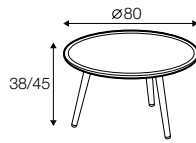

LOVE

LOVE

coffee table \varnothing 40

coffee table \varnothing 80

coffee table 160x60

side table 50x50

side table 90x35

console table 120x35

wood: chocolate

wood: black

Manufacturer reserves the right to change construction of products and components used due to improving durability of product and customer satisfaction without any further notice. Explicit +/- 2 cm tolerance of all elements sizes.