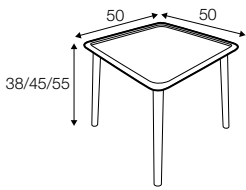

LOVE

LOVE

coffee table \varnothing 40

coffee table \varnothing 80

coffee table 160x60

side table 50x50

side table 90x35

console table 120x35

wood: chocolate

wood: black

Manufacturer reserves the right to change construction of products and components used due to improving durability of product and customer satisfaction without any further notice. Explicit +/- 2 cm tolerance of all elements sizes.