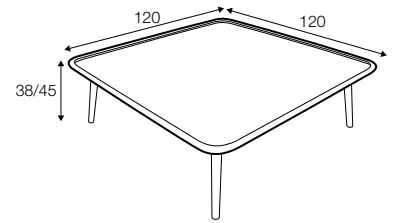

LOVE

LOVE

coffee table \varnothing 40

coffee table \varnothing 80

coffee table 160x60

side table 50x50

side table 90x35

console table 120x35

wood: chocolate

wood: black

Manufacturer reserves the right to change construction of products and components used due to improving durability of product and customer satisfaction without any further notice. Explicit +/- 2 cm tolerance of all elements sizes.