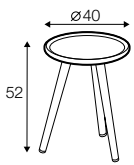

LOVE

LOVE

coffee table \varnothing 40

coffee table \varnothing 80

coffee table 160x60

side table 50x50

side table 90x35

console table 120x35

wood: chocolate

wood: black

Manufacturer reserves the right to change construction of products and components used due to improving durability of product and customer satisfaction without any further notice. Explicit +/- 2 cm tolerance of all elements sizes.