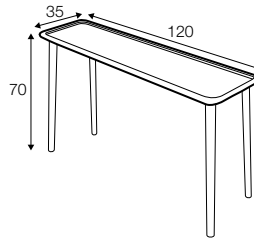

LOVE

LOVE

coffee table \varnothing 40

coffee table \varnothing 80

coffee table 160x60

side table 50x50

side table 90x35

console table 120x35

wood: chocolate

wood: black

Manufacturer reserves the right to change construction of products and components used due to improving durability of product and customer satisfaction without any further notice. Explicit +/- 2 cm tolerance of all elements sizes.