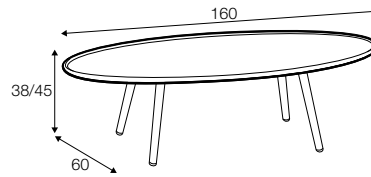

LOVE

LOVE

coffee table \varnothing 40

coffee table \varnothing 80

coffee table 160x60

side table 50x50

side table 90x35

console table 120x35

wood: chocolate

wood: black

Manufacturer reserves the right to change construction of products and components used due to improving durability of product and customer satisfaction without any further notice. Explicit +/- 2 cm tolerance of all elements sizes.