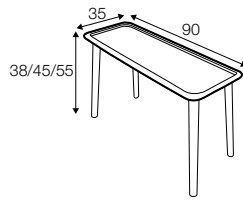

LOVE

LOVE

coffee table \varnothing 40

coffee table \varnothing 80

coffee table 160x60

side table 50x50

side table 90x35

console table 120x35

wood: chocolate

wood: black

Manufacturer reserves the right to change construction of products and components used due to improving durability of product and customer satisfaction without any further notice. Explicit +/- 2 cm tolerance of all elements sizes.