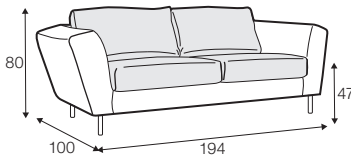

fixed

loose
with velcro

armchair

armchair wide

footstool 90x70

2 seater

3 seater

3XL seater divided

set 1 right / or left

2 seater left / or right + chaiselongue right / or left

set 2 right / or left

3 seater left / or right + chaiselongue wide right / or left

set 3 right / or left

2 seater left / or right + divan right / or left

set 4 right / or left

3 seater left / or right + divan right / or left

extra dimensions

depth of seat

GUSTAV

accessories

armrest protection

legs