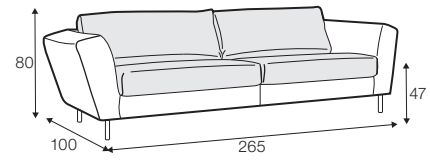

fixed

loose
with velcro

armchair

armchair wide

footstool 90x70

2 seater

3 seater

3XL seater divided

set 1 right / or left

2 seater left / or right + chaiselongue right / or left

set 2 right / or left

3 seater left / or right + chaiselongue wide right / or left

set 3 right / or left

2 seater left / or right + divan right / or left

set 4 right / or left

3 seater left / or right + divan right / or left

extra dimensions

depth of seat

GUSTAV

accessories

armrest protection

legs