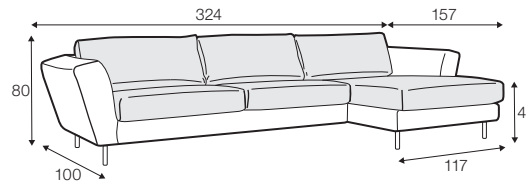

fixed

loose
with velcro

armchair

armchair wide

footstool 90x70

2 seater

3 seater

3XL seater divided

set 1 right / or left

2 seater left / or right + chaiselongue right / or left

set 2 right / or left

3 seater left / or right + chaiselongue wide right / or left

set 3 right / or left

2 seater left / or right + divan right / or left

set 4 right / or left

3 seater left / or right + divan right / or left

extra dimensions

depth of seat

GUSTAV

accessories

armrest protection

legs