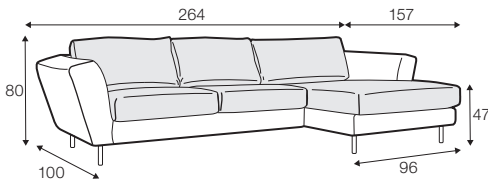

fixed

loose
with velcro

armchair

armchair wide

footstool 90x70

2 seater

3 seater

3XL seater divided

set 1 right / or left

2 seater left / or right + chaiselongue right / or left

set 2 right / or left

3 seater left / or right + chaiselongue wide right / or left

set 3 right / or left

2 seater left / or right + divan right / or left

set 4 right / or left

3 seater left / or right + divan right / or left

extra dimensions

depth of seat

GUSTAV

accessories

armrest protection

legs