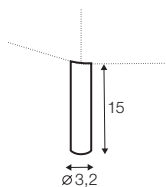

set 4 right / or left

3 seater left / or right + divan right / or left

extra dimensions

depth of seat

GUSTAV

accessories

armrest protection

legs

no. 195
metal chrome,
painted black

no. 141A
wood

no. 196
wood

no. 145A
metal chrome,
painted black

Manufacturer reserves the right to change construction of products and components used due to improving durability of product and customer satisfaction without any further notice. Explicit +/- 2 cm tolerance of all elements sizes.