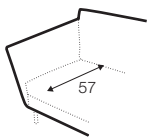

fixed

loose
with velcro

armchair

armchair wide

footstool 90x70

2 seater

3 seater

3XL seater divided

set 1 right / or left

2 seater left / or right + chaiselongue right / or left

set 2 right / or left

3 seater left / or right + chaiselongue wide right / or left

set 3 right / or left

2 seater left / or right + divan right / or left

set 4 right / or left

3 seater left / or right + divan right / or left

extra dimensions

depth of seat

GUSTAV

accessories

armrest protection

legs