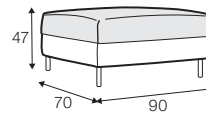

fixed

loose
with velcro

armchair

armchair wide

footstool 90x70

2 seater

3 seater

3XL seater divided

set 1 right / or left

2 seater left / or right + chaiselongue right / or left

set 2 right / or left

3 seater left / or right + chaiselongue wide right / or left

set 3 right / or left

2 seater left / or right + divan right / or left

set 4 right / or left

3 seater left / or right + divan right / or left

extra dimensions

depth of seat

GUSTAV

accessories

armrest protection

legs