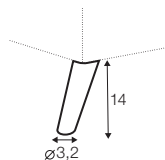

set 1 right / or left

2 seater left / or right + chaiselongue right / or left

set 2 right / or left

3 seater left / or right + chaiselongue wide right / or left

set 3 right / or left

2 seater left / or right + divan right / or left

set 4 right / or left

3 seater left / or right + divan right / or left

extra dimensions

depth of seat

GUSTAV

accessories

armrest protection

legs

no. 195
metal chrome,
painted black

no. 141A
wood

no. 196
wood

no. 145A
metal chrome,
painted black

Manufacturer reserves the right to change construction of products and components used due to improving durability of product and customer satisfaction without any further notice. Explicit +/- 2 cm tolerance of all elements sizes.