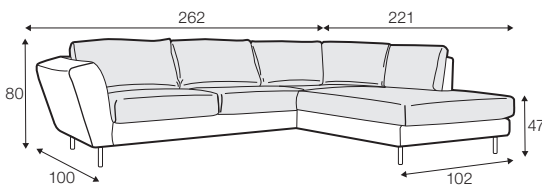

fixed

loose
with velcro

armchair

armchair wide

footstool 90x70

2 seater

3 seater

3XL seater divided

set 1 right / or left

2 seater left / or right + chaiselongue right / or left

set 2 right / or left

3 seater left / or right + chaiselongue wide right / or left

set 3 right / or left

2 seater left / or right + divan right / or left

set 4 right / or left

3 seater left / or right + divan right / or left

extra dimensions

depth of seat

GUSTAV

accessories

armrest protection

legs