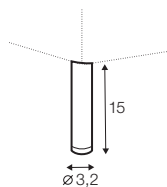

set 4 right / or left

3 seater left / or right + divan right / or left

extra dimensions

depth of seat

GUSTAV

accessories

armrest protection

legs

no. 195
metal chrome,
painted black

no. 141A
wood

no. 196
wood

no. 145A
metal chrome,
painted black

Manufacturer reserves the right to change construction of products and components used due to improving durability of product and customer satisfaction without any further notice. Explicit +/- 2 cm tolerance of all elements sizes.