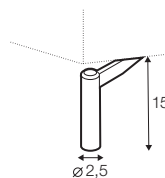

set 4 right / or left

3 seater left / or right + divan right / or left

extra dimensions

depth of seat

GUSTAV

accessories

armrest protection

legs

no. 195
metal chrome,
painted black

no. 141A
wood

no. 196
wood

no. 145A
metal chrome,
painted black

Manufacturer reserves the right to change construction of products and components used due to improving durability of product and customer satisfaction without any further notice. Explicit +/- 2 cm tolerance of all elements sizes.