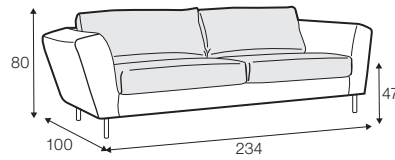

fixed

loose
with velcro

armchair

armchair wide

footstool 90x70

2 seater

3 seater

3XL seater divided

set 1 right / or left

2 seater left / or right + chaiselongue right / or left

set 2 right / or left

3 seater left / or right + chaiselongue wide right / or left

set 3 right / or left

2 seater left / or right + divan right / or left

set 4 right / or left

3 seater left / or right + divan right / or left

extra dimensions

depth of seat

GUSTAV

accessories

armrest protection

legs