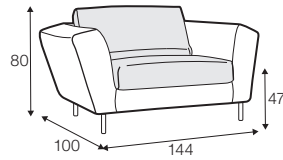

fixed

loose
with velcro

armchair

armchair wide

footstool 90x70

2 seater

3 seater

3XL seater divided

set 1 right / or left

2 seater left / or right + chaiselongue right / or left

set 2 right / or left

3 seater left / or right + chaiselongue wide right / or left

set 3 right / or left

2 seater left / or right + divan right / or left

set 4 right / or left

3 seater left / or right + divan right / or left

extra dimensions

depth of seat

GUSTAV

accessories

armrest protection

legs