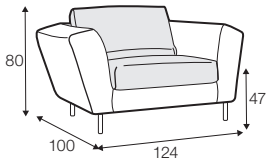

fixed

loose
with velcro

armchair

armchair wide

footstool 90x70

2 seater

3 seater

3XL seater divided

set 1 right / or left

2 seater left / or right + chaiselongue right / or left

set 2 right / or left

3 seater left / or right + chaiselongue wide right / or left

set 3 right / or left

2 seater left / or right + divan right / or left

set 4 right / or left

3 seater left / or right + divan right / or left

extra dimensions

depth of seat

GUSTAV

accessories

armrest protection

legs