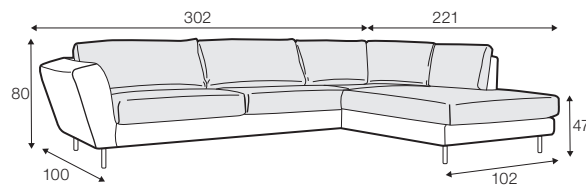

fixed

loose
with velcro

armchair

armchair wide

footstool 90x70

2 seater

3 seater

3XL seater divided

set 1 right / or left

2 seater left / or right + chaiselongue right / or left

set 2 right / or left

3 seater left / or right + chaiselongue wide right / or left

set 3 right / or left

2 seater left / or right + divan right / or left

set 4 right / or left

3 seater left / or right + divan right / or left

extra dimensions

depth of seat

GUSTAV

accessories

armrest protection

legs