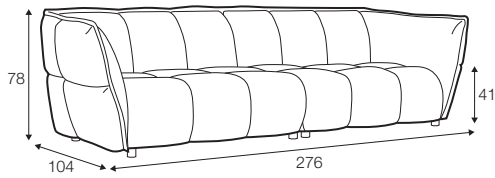

armchair

footstool 78x78

2 seater

3 seater

4 seater divided

set 1 right / or left

element 138 left / or right + chaiselongue right / or left

set 2

element 138 left / or right + corner 90°
+ element 138 right / or left

CLYDE

extra dimensions

depth of seat

legs

no. 36A
plastic

Manufacturer reserves the right to change construction of products and components used due to improving durability of product and customer satisfaction without any further notice. Explicit +/- 2 cm tolerance of all elements sizes.