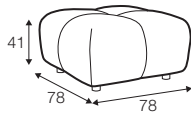

armchair

footstool 78x78

2 seater

3 seater

4 seater divided

set 1 right / or left

element 138 left / or right + chaiselongue right / or left

set 2

element 138 left / or right + corner 90°
+ element 138 right / or left

CLYDE

extra dimensions

depth of seat

legs

no. 36A
plastic

Manufacturer reserves the right to change construction of products and components used due to improving durability of product and customer satisfaction without any further notice. Explicit +/- 2 cm tolerance of all elements sizes.