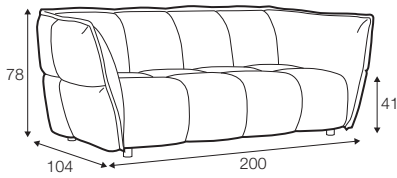

armchair

footstool 78x78

2 seater

3 seater

4 seater divided

set 1 right / or left

element 138 left / or right + chaiselongue right / or left

set 2

element 138 left / or right + corner 90°
+ element 138 right / or left

CLYDE

extra dimensions

depth of seat

legs

no. 36A
plastic

Manufacturer reserves the right to change construction of products and components used due to improving durability of product and customer satisfaction without any further notice. Explicit +/- 2 cm tolerance of all elements sizes.