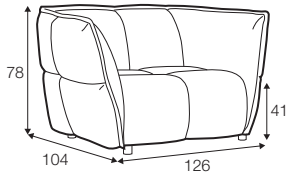

armchair

footstool 78x78

2 seater

3 seater

4 seater divided

set 1 right / or left

element 138 left / or right + chaiselongue right / or left

set 2

element 138 left / or right + corner 90°
+ element 138 right / or left

CLYDE

extra dimensions

depth of seat

legs

no. 36A
plastic

Manufacturer reserves the right to change construction of products and components used due to improving durability of product and customer satisfaction without any further notice. Explicit +/- 2 cm tolerance of all elements sizes.