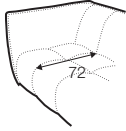

armchair

footstool 78x78

2 seater

3 seater

4 seater divided

set 1 right / or left

element 138 left / or right + chaiselongue right / or left

set 2

element 138 left / or right + corner 90°
+ element 138 right / or left

CLYDE

extra dimensions

depth of seat

legs

no. 36A
plastic

Manufacturer reserves the right to change construction of products and components used due to improving durability of product and customer satisfaction without any further notice. Explicit +/- 2 cm tolerance of all elements sizes.