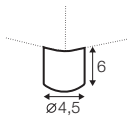

armchair

footstool 78x78

2 seater

3 seater

4 seater divided

set 1 right / or left

element 138 left / or right + chaiselongue right / or left

set 2

element 138 left / or right + corner 90°
+ element 138 right / or left

CLYDE

extra dimensions

depth of seat

legs

no. 36A
plastic

Manufacturer reserves the right to change construction of products and components used due to improving durability of product and customer satisfaction without any further notice. Explicit +/- 2 cm tolerance of all elements sizes.