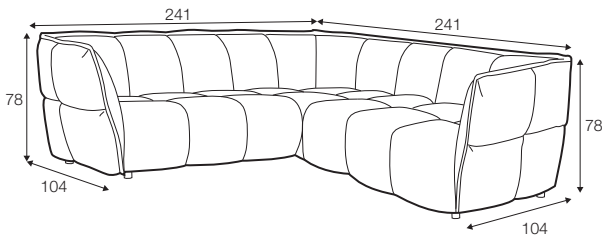

armchair

footstool 78x78

2 seater

3 seater

4 seater divided

set 1 right / or left

element 138 left / or right + chaiselongue right / or left

set 2

element 138 left / or right + corner 90°
+ element 138 right / or left

CLYDE

extra dimensions

depth of seat

legs

no. 36A
plastic

Manufacturer reserves the right to change construction of products and components used due to improving durability of product and customer satisfaction without any further notice. Explicit +/- 2 cm tolerance of all elements sizes.