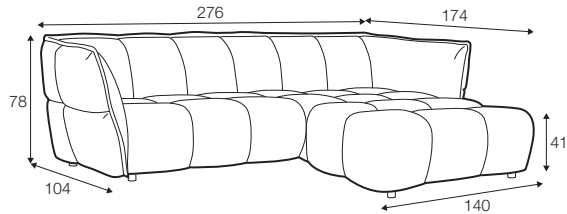

armchair

footstool 78x78

2 seater

3 seater

4 seater divided

set 1 right / or left

element 138 left / or right + chaiselongue right / or left

set 2

element 138 left / or right + corner 90°
+ element 138 right / or left

CLYDE

extra dimensions

depth of seat

legs

no. 36A
plastic

Manufacturer reserves the right to change construction of products and components used due to improving durability of product and customer satisfaction without any further notice. Explicit +/- 2 cm tolerance of all elements sizes.