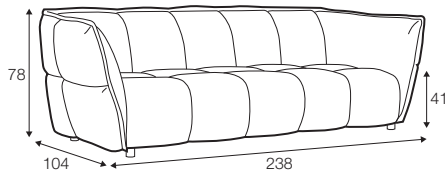

armchair

footstool 78x78

2 seater

3 seater

4 seater divided

set 1 right / or left

element 138 left / or right + chaiselongue right / or left

set 2

element 138 left / or right + corner 90°
+ element 138 right / or left

CLYDE

extra dimensions

depth of seat

legs

no. 36A
plastic

Manufacturer reserves the right to change construction of products and components used due to improving durability of product and customer satisfaction without any further notice. Explicit +/- 2 cm tolerance of all elements sizes.