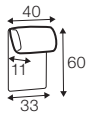

fixed

armchair

footstool 58x52

example of leather cover

extra dimensions

depth of seat

accessories

headrest

legs

no. 160
metal chrome,
painted black
armchair front
footstool

no. 160A
metal chrome,
painted black
armchair back

Manufacturer reserves the right to change construction of products and components used due to improving durability of product and customer satisfaction without any further notice. Explicit +/- 2 cm tolerance of all elements sizes.