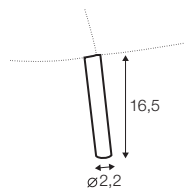

fixed

armchair

footstool 58x52

example of leather cover

extra dimensions

depth of seat

accessories

headrest

legs

no. 160
metal chrome,
painted black
armchair front
footstool

no. 160A
metal chrome,
painted black
armchair back

Manufacturer reserves the right to change construction of products and components used due to improving durability of product and customer satisfaction without any further notice. Explicit +/- 2 cm tolerance of all elements sizes.