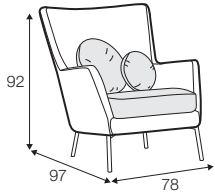

fixed

armchair

footstool 58x52

example of leather cover

extra dimensions

depth of seat

accessories

headrest

legs

no. 160
metal chrome,
painted black
armchair front
footstool

no. 160A
metal chrome,
painted black
armchair back

Manufacturer reserves the right to change construction of products and components used due to improving durability of product and customer satisfaction without any further notice. Explicit +/- 2 cm tolerance of all elements sizes.