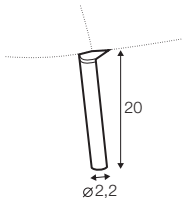

fixed

armchair

footstool 58x52

example of leather cover

extra dimensions

depth of seat

accessories

headrest

legs

no. 160
metal chrome,
painted black
armchair front
footstool

no. 160A
metal chrome,
painted black
armchair back

Manufacturer reserves the right to change construction of products and components used due to improving durability of product and customer satisfaction without any further notice. Explicit +/- 2 cm tolerance of all elements sizes.