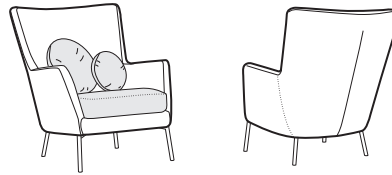

DISA

DISA

UPHOLSTERY

fabric

leather

COMFORTS

standard

COVERS

fixed

armchair

footstool 58x52

example of leather cover

extra dimensions

depth of seat

accessories

headrest