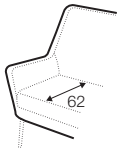

fixed

armchair

footstool 58x52

example of leather cover

extra dimensions

depth of seat

accessories

headrest

legs

no. 160
metal chrome,
painted black
armchair front
footstool

no. 160A
metal chrome,
painted black
armchair back

Manufacturer reserves the right to change construction of products and components used due to improving durability of product and customer satisfaction without any further notice. Explicit +/- 2 cm tolerance of all elements sizes.