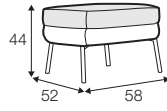

fixed

armchair

footstool 58x52

example of leather cover

extra dimensions

depth of seat

accessories

headrest

legs

no. 160
metal chrome,
painted black
armchair front
footstool

no. 160A
metal chrome,
painted black
armchair back

Manufacturer reserves the right to change construction of products and components used due to improving durability of product and customer satisfaction without any further notice. Explicit +/- 2 cm tolerance of all elements sizes.