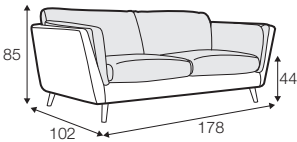

FC fixed

LCV loose with velcro

SPECIAL

modular system

Drawings shown height with leg no. 141A H-14.

armchair

armchair wide

footstool 90x70

2 seater

3 seater

3XL seater divided
with 2 cushions

3XL seater divided
with 3 cushions

set 1 right / or left
2 seater left / or right + chaiselongue right / or left

set 2 right / or left
3 seater left / or right + chaiselongue wide right / or left

set 3 right / or left
2 seater left / or right + divan right / or left

set 4 right / or left
3 seater left / or right + divan right / or left

NOVA

set 6
divan left + 2 seater without armrests + divan right

chaiselongue wide
right / or left

divan right / or left

corner 90° no. 1

corner 90° no. 2

extra dimensions

depth of seat

accessories

headrest L-77