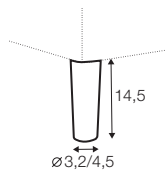

no. 153
wood