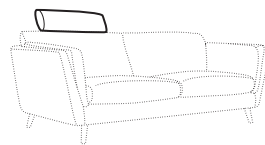

set 7 right / or left
chaiselongue left / or right + 2 seater without armrests
+ divan right / or left

set 8 right / or left
3 seater left / or right + corner 90° no. 1
+ 2 seater right / or left

set 9 right / or left
3 seater left / or right + corner 90° no. 2
+ 2 seater right / or left

set 10 right / or left
2 seater left / or right + corner 90° no. 1 + 2 seater without armrests
+ chaiselongue right / or left

modular system

elements of the modular system

armchair left / or right

armchair
without armrests

armchair wide left / or right

armchair wide
without armrests

NOVA

2 seater left / or right

2 seater
without armrests

3 seater left / or right

3 seater
without armrests

chaiselongue right / or left

chaiselongue wide
right / or left

divan right / or left

corner 90° no. 1

corner 90° no. 2

extra dimensions

depth of seat

accessories

headrest L-77