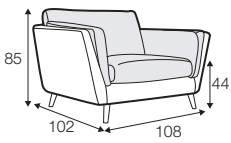

FC fixed

LCV loose with velcro

SPECIAL

modular system

Drawings shown height with leg no. 141A H-14.

armchair

armchair wide

footstool 90x70

2 seater

3 seater

3XL seater divided
with 2 cushions

3XL seater divided
with 3 cushions

set 1 right / or left
2 seater left / or right + chaiselongue right / or left

set 2 right / or left
3 seater left / or right + chaiselongue wide right / or left

set 3 right / or left
2 seater left / or right + divan right / or left

set 4 right / or left
3 seater left / or right + divan right / or left

NOVA

set 6
divan left + 2 seater without armrests + divan right