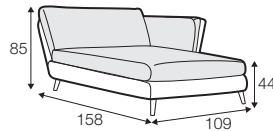

set 7 right / or left
chaiselongue left / or right + 2 seater without armrests
+ divan right / or left

set 8 right / or left
3 seater left / or right + corner 90° no. 1
+ 2 seater right / or left

set 9 right / or left
3 seater left / or right + corner 90° no. 2
+ 2 seater right / or left

set 10 right / or left
2 seater left / or right + corner 90° no. 1 + 2 seater without armrests
+ chaiselongue right / or left

modular system

elements of the modular system

armchair left / or right

armchair
without armrests

armchair wide left / or right

armchair wide
without armrests

NOVA

2 seater left / or right

2 seater
without armrests

3 seater left / or right

3 seater
without armrests

chaiselongue right / or left

chaiselongue wide
right / or left

divan right / or left

corner 90° no. 1

corner 90° no. 2

extra dimensions

depth of seat

accessories

headrest L-77