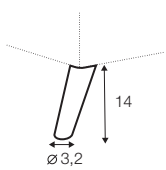

legs

---

no. 141A
wood
recommended