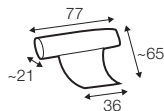

chaiselongue wide
right / or left

divan right / or left

corner 90° no. 1

corner 90° no. 2

extra dimensions

depth of seat

accessories

headrest L-77