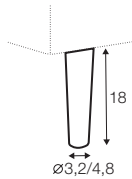

no. 141B
wood