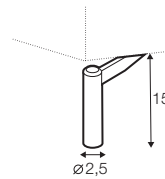

no. 145A
metal chrome,
painted black