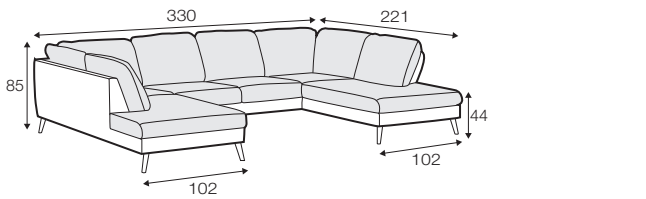

FC fixed

LCV loose with velcro

SPECIAL

modular system

Drawings shown height with leg no. 141A H-14.

armchair

armchair wide

footstool 90x70

2 seater

3 seater

3XL seater divided
with 2 cushions

3XL seater divided
with 3 cushions

set 1 right / or left
2 seater left / or right + chaiselongue right / or left

set 2 right / or left
3 seater left / or right + chaiselongue wide right / or left

set 3 right / or left
2 seater left / or right + divan right / or left

set 4 right / or left
3 seater left / or right + divan right / or left

NOVA

set 6
divan left + 2 seater without armrests + divan right