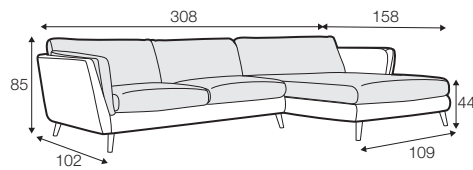

FC fixed

LCV loose with velcro

SPECIAL

modular system

Drawings shown height with leg no. 141A H-14.

armchair

armchair wide

footstool 90x70

2 seater

3 seater

3XL seater divided
with 2 cushions

3XL seater divided
with 3 cushions

set 1 right / or left
2 seater left / or right + chaiselongue right / or left

set 2 right / or left
3 seater left / or right + chaiselongue wide right / or left

set 3 right / or left
2 seater left / or right + divan right / or left

set 4 right / or left
3 seater left / or right + divan right / or left

NOVA

set 6
divan left + 2 seater without armrests + divan right

set 7 right / or left
chaiselongue left / or right + 2 seater without armrests
+ divan right / or left

set 8 right / or left
3 seater left / or right + corner 90° no. 1
+ 2 seater right / or left

set 9 right / or left
3 seater left / or right + corner 90° no. 2
+ 2 seater right / or left