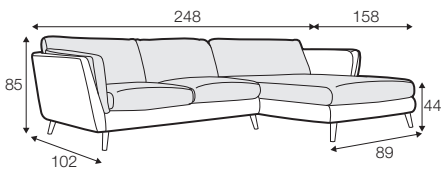

FC fixed

LCV loose with velcro

SPECIAL

modular system

Drawings shown height with leg no. 141A H-14.

armchair

armchair wide

footstool 90x70

2 seater

3 seater

3XL seater divided
with 2 cushions

3XL seater divided
with 3 cushions

set 1 right / or left
2 seater left / or right + chaiselongue right / or left

set 2 right / or left
3 seater left / or right + chaiselongue wide right / or left

set 3 right / or left
2 seater left / or right + divan right / or left

set 4 right / or left
3 seater left / or right + divan right / or left

NOVA

set 6
divan left + 2 seater without armrests + divan right

set 7 right / or left
chaiselongue left / or right + 2 seater without armrests
+ divan right / or left

set 8 right / or left
3 seater left / or right + corner 90° no. 1
+ 2 seater right / or left

set 9 right / or left
3 seater left / or right + corner 90° no. 2
+ 2 seater right / or left