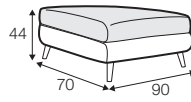

FC fixed

LCV loose with velcro

SPECIAL

modular system

Drawings shown height with leg no. 141A H-14.

armchair

armchair wide

footstool 90x70

2 seater

3 seater

3XL seater divided
with 2 cushions

3XL seater divided
with 3 cushions

set 1 right / or left
2 seater left / or right + chaiselongue right / or left

set 2 right / or left
3 seater left / or right + chaiselongue wide right / or left

set 3 right / or left
2 seater left / or right + divan right / or left

set 4 right / or left
3 seater left / or right + divan right / or left

NOVA

set 6
divan left + 2 seater without armrests + divan right