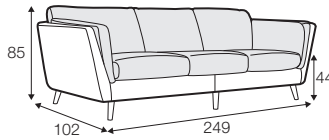

FC fixed

LCV loose with velcro

SPECIAL

modular system

Drawings shown height with leg no. 141A H-14.

armchair

armchair wide

footstool 90x70

2 seater

3 seater

3XL seater divided
with 2 cushions

3XL seater divided
with 3 cushions

set 1 right / or left
2 seater left / or right + chaiselongue right / or left

set 2 right / or left
3 seater left / or right + chaiselongue wide right / or left

set 3 right / or left
2 seater left / or right + divan right / or left

set 4 right / or left
3 seater left / or right + divan right / or left

NOVA

set 6
divan left + 2 seater without armrests + divan right