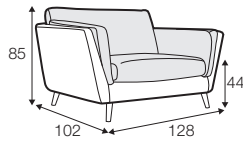

FC fixed

LCV loose with velcro

SPECIAL

modular system

Drawings shown height with leg no. 141A H-14.

armchair

armchair wide

footstool 90x70

2 seater

3 seater

3XL seater divided
with 2 cushions

3XL seater divided
with 3 cushions

set 1 right / or left
2 seater left / or right + chaiselongue right / or left

set 2 right / or left
3 seater left / or right + chaiselongue wide right / or left

set 3 right / or left
2 seater left / or right + divan right / or left

set 4 right / or left
3 seater left / or right + divan right / or left

NOVA

set 6
divan left + 2 seater without armrests + divan right

chaiselongue wide
right / or left

divan right / or left

corner 90° no. 1

corner 90° no. 2

extra dimensions

depth of seat

accessories

headrest L-77