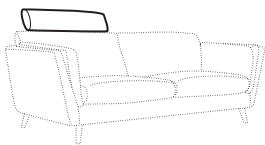

set 7 right / or left
chaiselongue left / or right + 2 seater without armrests
+ divan right / or left

set 8 right / or left
3 seater left / or right + corner 90° no. 1
+ 2 seater right / or left

set 9 right / or left
3 seater left / or right + corner 90° no. 2
+ 2 seater right / or left

set 10 right / or left
2 seater left / or right + corner 90° no. 1 + 2 seater without armrests
+ chaiselongue right / or left

modular system

elements of the modular system

armchair left / or right

armchair
without armrests

armchair wide left / or right

armchair wide
without armrests

NOVA

2 seater left / or right

2 seater
without armrests

3 seater left / or right

3 seater
without armrests

chaiselongue right / or left

chaiselongue wide
right / or left

divan right / or left

corner 90° no. 1

corner 90° no. 2

extra dimensions

depth of seat

accessories

headrest L-77