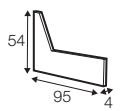

endpart left / or right