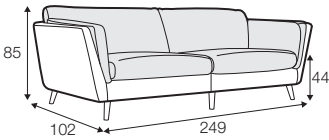

FC fixed

LCV loose with velcro

SPECIAL

modular system

Drawings shown height with leg no. 141A H-14.

armchair

armchair wide

footstool 90x70

2 seater

3 seater

3XL seater divided
with 2 cushions

3XL seater divided
with 3 cushions

set 1 right / or left
2 seater left / or right + chaiselongue right / or left

set 2 right / or left
3 seater left / or right + chaiselongue wide right / or left

set 3 right / or left
2 seater left / or right + divan right / or left

set 4 right / or left
3 seater left / or right + divan right / or left

NOVA

set 6
divan left + 2 seater without armrests + divan right

chaiselongue wide
right / or left

divan right / or left

corner 90° no. 1

corner 90° no. 2

extra dimensions

depth of seat

accessories

headrest L-77