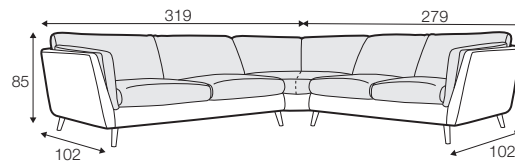

FC fixed

LCV loose with velcro

SPECIAL

modular system

Drawings shown height with leg no. 141A H-14.

armchair

armchair wide

footstool 90x70

set 3 right / or left
2 seater left / or right + divan right / or left

set 4 right / or left
3 seater left / or right + divan right / or left

NOVA

set 6
divan left + 2 seater without armrests + divan right

set 7 right / or left
chaiselongue left / or right + 2 seater without armrests
+ divan right / or left

set 8 right / or left
3 seater left / or right + corner 90° no. 1
+ 2 seater right / or left

set 9 right / or left
3 seater left / or right + corner 90° no. 2
+ 2 seater right / or left

set 10 right / or left
2 seater left / or right + corner 90° no. 1 + 2 seater without armrests
+ chaiselongue right / or left

modular system

elements of the modular system

armchair left / or right

armchair
without armrests