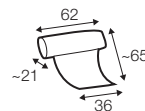

endpart left / or right