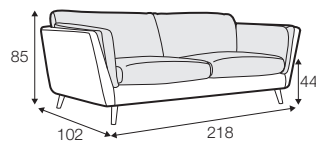

FC fixed

LCV loose with velcro

SPECIAL

modular system

Drawings shown height with leg no. 141A H-14.

armchair

armchair wide

footstool 90x70

2 seater

3 seater

3XL seater divided
with 2 cushions

3XL seater divided
with 3 cushions

set 1 right / or left
2 seater left / or right + chaiselongue right / or left

set 2 right / or left
3 seater left / or right + chaiselongue wide right / or left

set 3 right / or left
2 seater left / or right + divan right / or left

set 4 right / or left
3 seater left / or right + divan right / or left

NOVA

set 6
divan left + 2 seater without armrests + divan right