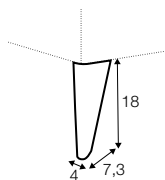

fixed

armchair

footstool 55x50

extra dimensions

depth of
armchair seat

depth of
armchair seat
without cushion

depth of
sofa seat

depth of
sofa seat
without cushions

legs

no. 91
wood
front

no. 91
wood
back

Manufacturer reserves the right to change construction of products and components used due to improving durability of product and customer satisfaction without any further notice. Explicit +/- 2 cm tolerance of all elements sizes.