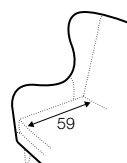

fixed

armchair

footstool 55x50

extra dimensions

depth of
armchair seat

depth of
armchair seat
without cushion

depth of
sofa seat

depth of
sofa seat
without cushions

legs

no. 91
wood
front

no. 91
wood
back

Manufacturer reserves the right to change construction of products and components used due to improving durability of product and customer satisfaction without any further notice. Explicit +/- 2 cm tolerance of all elements sizes.