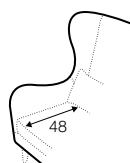

fixed

armchair

footstool 55x50

extra dimensions

depth of
armchair seat

depth of
armchair seat
without cushion

depth of
sofa seat

depth of
sofa seat
without cushions

legs

no. 91
wood
front

no. 91
wood
back

Manufacturer reserves the right to change construction of products and components used due to improving durability of product and customer satisfaction without any further notice. Explicit +/- 2 cm tolerance of all elements sizes.