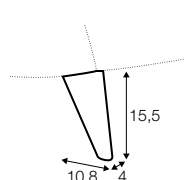

fixed

armchair

footstool 55x50

extra dimensions

depth of
armchair seat

depth of
armchair seat
without cushion

depth of
sofa seat

depth of
sofa seat
without cushions

legs

no. 91
wood
front

no. 91
wood
back

Manufacturer reserves the right to change construction of products and components used due to improving durability of product and customer satisfaction without any further notice. Explicit +/- 2 cm tolerance of all elements sizes.