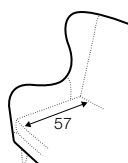

fixed

armchair

footstool 55x50

extra dimensions

depth of
armchair seat

depth of
armchair seat
without cushion

depth of
sofa seat

depth of
sofa seat
without cushions

legs

no. 91
wood
front

no. 91
wood
back

Manufacturer reserves the right to change construction of products and components used due to improving durability of product and customer satisfaction without any further notice. Explicit +/- 2 cm tolerance of all elements sizes.