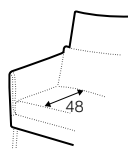

## COVERS

FC fixed

armchair

footstool 58x50

footstool 58x47

## extra dimensions

depth of seat

depth of seat  
without cushion