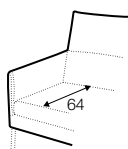

## COVERS

FC fixed

armchair

footstool 58x50

footstool 58x47

## extra dimensions

depth of seat

depth of seat  
without cushion