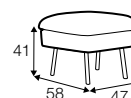

## COVERS

FC fixed

armchair

footstool 58x50

footstool 58x47

## extra dimensions

depth of seat

depth of seat  
without cushion