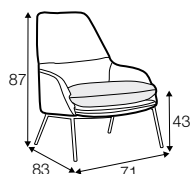

FC fixed

armchair

armchair fabric with
leather on seat frame

footstool 57x45
on metal frame

extra dimensions

depth of seat

legs

no. 189