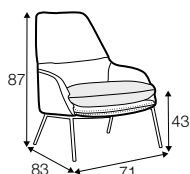

FC fixed

armchair

armchair fabric with
leather on seat frame

footstool 57x45
on metal frame

extra dimensions

depth of seat

legs

no. 189