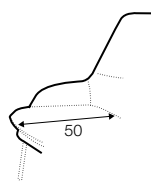

FC fixed

armchair

armchair fabric with
leather on seat frame

footstool 57x45
on metal frame

extra dimensions

depth of seat

legs

no. 189