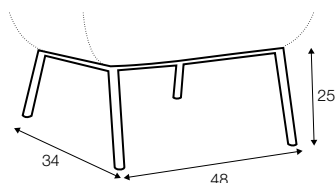

no. 189A

metal chrome,
painted black, grey
or brass gold
and brushed steel
footstool