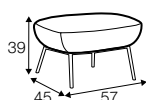

FC fixed

armchair

armchair fabric with
leather on seat frame

footstool 57x45
on metal frame

extra dimensions

depth of seat

legs

no. 189