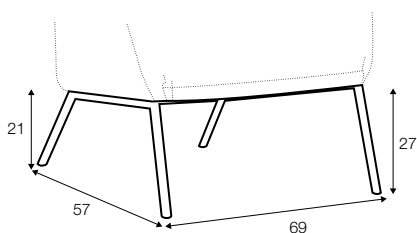

FC fixed

armchair

armchair fabric with
leather on seat frame

footstool 57x45
on metal frame

extra dimensions

depth of seat

legs

no. 189