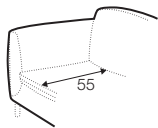

fixed

armchair

footstool round

extra dimensions

depth of seat

legs

no. 188
wood

no. 162
metal chrome,
painted black or grey
and brushed steel