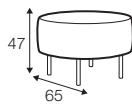

fixed

armchair

footstool round

extra dimensions

depth of seat

legs

no. 188
wood

no. 162
metal chrome,
painted black or grey
and brushed steel