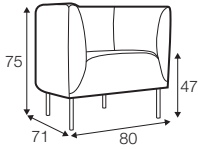

fixed

armchair

footstool round

extra dimensions

depth of seat

legs

no. 188
wood

no. 162
metal chrome,
painted black or grey
and brushed steel