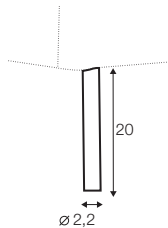

fixed

armchair

footstool round

extra dimensions

depth of seat

legs

no. 188
wood

no. 162
metal chrome,
painted black or grey
and brushed steel