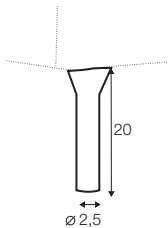

fixed

armchair

footstool round

extra dimensions

depth of seat

legs

no. 188
wood

no. 162
metal chrome,
painted black or grey
and brushed steel