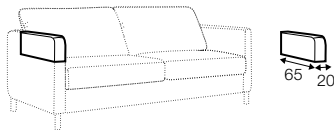

Two mattresses available: bonnell and foam.

armchair sofa bed

3 seater sofa bed

4 seater sofa bed

set 1 right / or left

3 seater sofa bed left / or right + chaiselongue box right / or left

set 2 right / or left

4 seater sofa bed left / or right + chaiselongue box right / or left

FELIX

box dimensions
set 1

box dimensions
set 2

extra dimensions

depth of seat

accessories

armrest protection

legs

no. 195
metal chrome,
painted black

no. 153
wood

Manufacturer reserves the right to change construction of products and components used due to improving durability of product and customer satisfaction without any further notice. Explicit +/- 2 cm tolerance of all elements sizes.