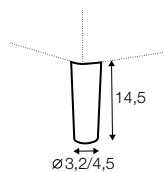

4 seater sofa bed left / or right + chaiselongue box right / or left

FELIX

box dimensions
set 1

box dimensions
set 2

extra dimensions

depth of seat

accessories

armrest protection

legs

no. 195
metal chrome,
painted black

no. 153
wood

Manufacturer reserves the right to change construction of products and components used due to improving durability of product and customer satisfaction without any further notice. Explicit +/- 2 cm tolerance of all elements sizes.