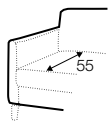

4 seater sofa bed left / or right + chaiselongue box right / or left

FELIX

box dimensions
set 1

box dimensions
set 2

extra dimensions

depth of seat

accessories

armrest protection

legs

no. 195
metal chrome,
painted black

no. 153
wood

Manufacturer reserves the right to change construction of products and components used due to improving durability of product and customer satisfaction without any further notice. Explicit +/- 2 cm tolerance of all elements sizes.