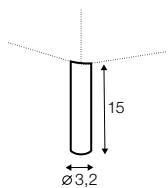

4 seater sofa bed left / or right + chaiselongue box right / or left

FELIX

box dimensions
set 1

box dimensions
set 2

extra dimensions

depth of seat

accessories

armrest protection

legs

no. 195
metal chrome,
painted black

no. 153
wood

Manufacturer reserves the right to change construction of products and components used due to improving durability of product and customer satisfaction without any further notice. Explicit +/- 2 cm tolerance of all elements sizes.