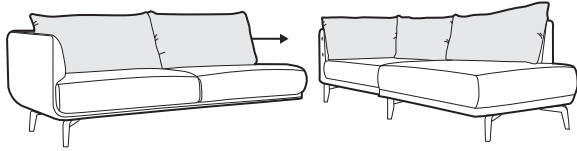

loveseat

footstool 75x75

2 seater

3 seater

4 seater divided

set 1 left / or right

2 seater right / or left + bench with tray left / or right

set 2 right / or left

2 seater left / or right + chaiselongue right / or left

set 3 right / or left

3 seater left / or right + chaiselongue wide right / or left

set 4 right / or left

3 seater left / or right + divan right / or left

set 5 right / or left

3 seater left / or right + corner 90° + 2 seater right / or left

MOA

modular system

corner 90°

elements of the modular system

2 seater left / or right

3 seater left / or right

corner 90°

chaiselongue right / or left

chaiselongue wide
right / or left

divan right / or left

bench with tray
right / or left

bench freestanding with tray
right / or left

extra dimensions

depth of seat