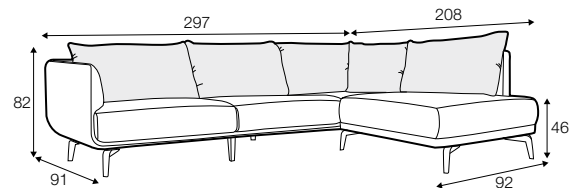

FC fixed

modular system

armchair

loveseat

footstool 75x75

2 seater

3 seater

4 seater (divided)

set 1 left / or right

2 seater right / or left + bench with tray left / or right

set 2 right / or left

2 seater left / or right + chaiselongue right / or left

set 3 right / or left

3 seater left / or right + chaiselongue wide right / or left

set 4 right / or left

3 seater left / or right + divan right / or left

set 5 right / or left

3 seater left / or right + corner 90° + 2 seater right / or left

modular system

elements of the modular system

2 seater left / or right

3 seater left / or right

corner 90°

chaiselongue right / or left

chaiselongue wide
right / or left

divan right / or left

bench with tray right / or left

extra dimensions

depth of seat