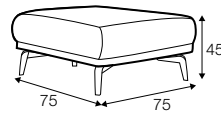

FC fixed

modular system

armchair

loveseat

footstool 75x75

2 seater

3 seater

4 seater (divided)

set 1 left / or right

2 seater right / or left + bench with tray left / or right

set 2 right / or left

2 seater left / or right + chaiselongue right / or left

set 3 right / or left

3 seater left / or right + chaiselongue wide right / or left

3 seater left / or right

corner 90°

chaiselongue right / or left

chaiselongue wide
right / or left

divan right / or left

bench with tray right / or left

extra dimensions

depth of seat