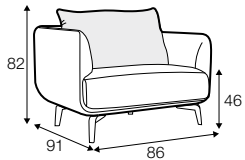

FC fixed

modular system

armchair

loveseat

footstool 75x75

2 seater

3 seater

4 seater (divided)

set 1 left / or right

2 seater right / or left + bench with tray left / or right

set 2 right / or left

2 seater left / or right + chaiselongue right / or left

set 3 right / or left

3 seater left / or right + chaiselongue wide right / or left

set 4 right / or left

3 seater left / or right + divan right / or left

set 5 right / or left

3 seater left / or right + corner 90° + 2 seater right / or left

modular system

elements of the modular system

2 seater left / or right

3 seater left / or right

corner 90°

chaiselongue right / or left

chaiselongue wide
right / or left

divan right / or left

bench with tray right / or left

extra dimensions

depth of seat