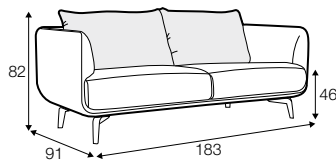

FC fixed

modular system

armchair

loveseat

footstool 75x75

2 seater

3 seater

4 seater (divided)

set 1 left / or right

2 seater right / or left + bench with tray left / or right

set 2 right / or left

2 seater left / or right + chaiselongue right / or left

set 3 right / or left

3 seater left / or right + chaiselongue wide right / or left

set 4 right / or left

3 seater left / or right + divan right / or left

set 5 right / or left

3 seater left / or right + corner 90° + 2 seater right / or left

modular system

elements of the modular system

2 seater left / or right

3 seater left / or right

corner 90°

chaiselongue right / or left

chaiselongue wide
right / or left

divan right / or left

bench with tray right / or left

extra dimensions

depth of seat