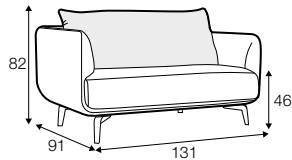

FC fixed

modular system

armchair

loveseat

footstool 75x75

2 seater

3 seater

4 seater (divided)

set 1 left / or right

2 seater right / or left + bench with tray left / or right

set 2 right / or left

2 seater left / or right + chaiselongue right / or left

set 3 right / or left

3 seater left / or right + chaiselongue wide right / or left

3 seater left / or right

corner 90°

chaiselongue right / or left

chaiselongue wide
right / or left

divan right / or left

bench with tray right / or left

extra dimensions

depth of seat