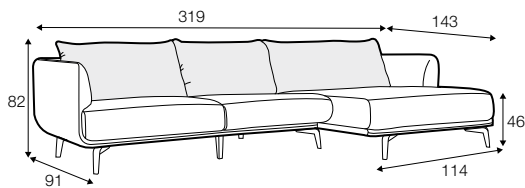

FC fixed

modular system

armchair

loveseat

footstool 75x75

2 seater

3 seater

4 seater (divided)

set 1 left / or right

2 seater right / or left + bench with tray left / or right

set 2 right / or left

2 seater left / or right + chaiselongue right / or left

set 3 right / or left

3 seater left / or right + chaiselongue wide right / or left

set 4 right / or left

3 seater left / or right + divan right / or left

set 5 right / or left

3 seater left / or right + corner 90° + 2 seater right / or left

modular system

elements of the modular system

2 seater left / or right

3 seater left / or right

corner 90°

chaiselongue right / or left

chaiselongue wide
right / or left

divan right / or left

bench with tray right / or left

extra dimensions

depth of seat