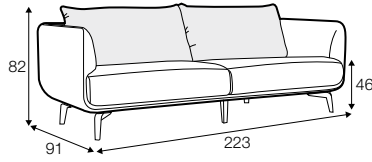

FC fixed

modular system

armchair

loveseat

footstool 75x75

2 seater

3 seater

4 seater (divided)

set 1 left / or right

2 seater right / or left + bench with tray left / or right

set 2 right / or left

2 seater left / or right + chaiselongue right / or left

set 3 right / or left

3 seater left / or right + chaiselongue wide right / or left

set 4 right / or left

3 seater left / or right + divan right / or left

set 5 right / or left

3 seater left / or right + corner 90° + 2 seater right / or left

modular system

elements of the modular system

2 seater left / or right

3 seater left / or right

corner 90°

chaiselongue right / or left

chaiselongue wide
right / or left

divan right / or left

bench with tray right / or left

extra dimensions

depth of seat