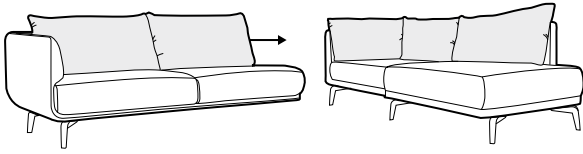

FC fixed

modular system

armchair

loveseat

footstool 75x75

2 seater

3 seater

4 seater (divided)

set 1 left / or right

2 seater right / or left + bench with tray left / or right

set 2 right / or left

2 seater left / or right + chaiselongue right / or left

set 3 right / or left

3 seater left / or right + chaiselongue wide right / or left

set 4 right / or left

3 seater left / or right + divan right / or left

set 5 right / or left

3 seater left / or right + corner 90° + 2 seater right / or left

modular system

elements of the modular system

2 seater left / or right

3 seater left / or right

corner 90°

chaiselongue right / or left

chaiselongue wide
right / or left

divan right / or left

bench with tray right / or left

extra dimensions

depth of seat