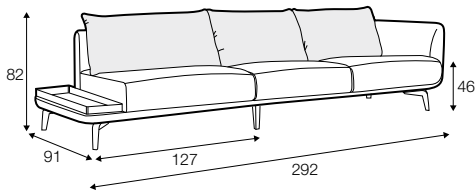

FC fixed

modular system

armchair

loveseat

footstool 75x75

2 seater

3 seater

4 seater (divided)

set 1 left / or right

2 seater right / or left + bench with tray left / or right

set 2 right / or left

2 seater left / or right + chaiselongue right / or left

set 3 right / or left

3 seater left / or right + chaiselongue wide right / or left

set 4 right / or left

3 seater left / or right + divan right / or left

set 5 right / or left

3 seater left / or right + corner 90° + 2 seater right / or left

modular system

elements of the modular system

2 seater left / or right

3 seater left / or right

corner 90°

chaiselongue right / or left

chaiselongue wide
right / or left

divan right / or left

bench with tray right / or left

extra dimensions

depth of seat