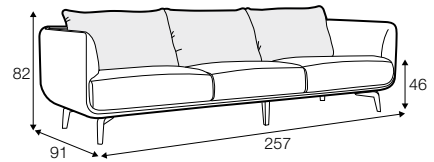

FC fixed

modular system

armchair

loveseat

footstool 75x75

2 seater

3 seater

4 seater (divided)

set 1 left / or right

2 seater right / or left + bench with tray left / or right

set 2 right / or left

2 seater left / or right + chaiselongue right / or left

set 3 right / or left

3 seater left / or right + chaiselongue wide right / or left

set 4 right / or left

3 seater left / or right + divan right / or left

set 5 right / or left

3 seater left / or right + corner 90° + 2 seater right / or left

modular system

elements of the modular system

2 seater left / or right

3 seater left / or right

corner 90°

chaiselongue right / or left

chaiselongue wide
right / or left

divan right / or left

bench with tray right / or left

extra dimensions

depth of seat