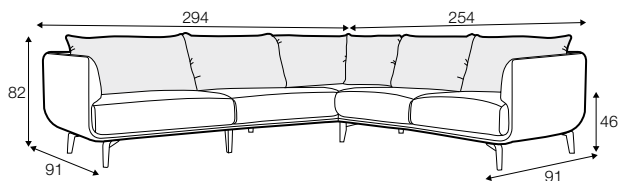

FC fixed

modular system

armchair

loveseat

footstool 75x75

2 seater

3 seater

4 seater (divided)

set 1 left / or right

2 seater right / or left + bench with tray left / or right

set 2 right / or left

2 seater left / or right + chaiselongue right / or left

set 3 right / or left

3 seater left / or right + chaiselongue wide right / or left

set 4 right / or left

3 seater left / or right + divan right / or left

set 5 right / or left

3 seater left / or right + corner 90° + 2 seater right / or left

modular system

elements of the modular system

2 seater left / or right

3 seater left / or right

corner 90°

chaiselongue right / or left

chaiselongue wide
right / or left

divan right / or left

bench with tray right / or left

extra dimensions

depth of seat