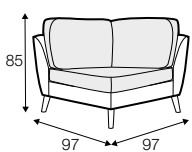

chaiselongue left / or right + 2 seater without armrests
+ corner 90° no. 1 + 2 seater right / or left

set 13

armchair left + corner 30°
+ armchair right

set 14

armchair wide left + corner 30°
+ armchair wide right

CROME
interiors

modular system

elements of the modular system

armchair left / or right

armchair without armrests

armchair wide left / or right

armchair wide without armrests

2 seater left / or right

2 seater without armrests

3 seater left / or right

3 seater without armrests

chaiselongue right / or left

chaiselongue wide right / or left

divan right / or left

corner 90° no. 1

corner 90° no. 2

cozy corner right / or left

corner 30°

extra dimensions

depth of seat

accessories

headrest L-62

headrest L-77

armrest protection