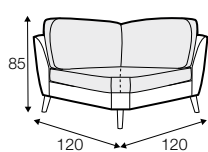

chaiselongue left / or right + 2 seater without armrests
+ corner 90° no. 1 + 2 seater right / or left

set 13

armchair left + corner 30°
+ armchair right

set 14

armchair wide left + corner 30°
+ armchair wide right

CROME
interiors

modular system

elements of the modular system

armchair left / or right

armchair without armrests

armchair wide left / or right

armchair wide without armrests

2 seater left / or right

2 seater without armrests

3 seater left / or right

3 seater without armrests

chaiselongue right / or left

chaiselongue wide right / or left

divan right / or left

corner 90° no. 1

corner 90° no. 2

cozy corner right / or left

corner 30°

extra dimensions

depth of seat

accessories

headrest L-62

headrest L-77

armrest protection