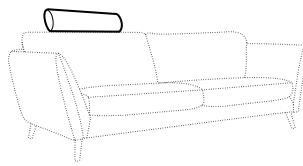

chaiselongue left / or right + 2 seater without armrests
+ corner 90° no. 1 + 2 seater right / or left

set 13

armchair left + corner 30°
+ armchair right

set 14

armchair wide left + corner 30°
+ armchair wide right

2 seater without armrests

3 seater left / or right

3 seater without armrests

chaiselongue right / or left

chaiselongue wide right / or left

divan right / or left

corner 90° no. 1

corner 90° no. 2

cozy corner right / or left

corner 30°

extra dimensions

depth of seat

accessories

headrest L-62

headrest L-77

armrest protection

endpart left / or right

legs

no. 141A
wood

recommended

no. 91
wood

no. 152
wood

no. 141B
wood

no. 153
wood