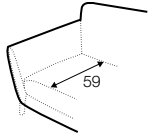

chaiselongue left / or right + 2 seater without armrests
+ corner 90° no. 1 + 2 seater right / or left

set 13

armchair left + corner 30°
+ armchair right

set 14

armchair wide left + corner 30°
+ armchair wide right

CROME
interiors

modular system

elements of the modular system

armchair left / or right

armchair without armrests

armchair wide left / or right

armchair wide without armrests

2 seater left / or right

2 seater without armrests

3 seater left / or right

3 seater without armrests

chaiselongue right / or left

chaiselongue wide right / or left

divan right / or left

corner 90° no. 1

corner 90° no. 2

cozy corner right / or left

corner 30°

extra dimensions

depth of seat

accessories

headrest L-62

headrest L-77

armrest protection