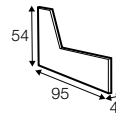

2 seater without armrests

3 seater left / or right

3 seater without armrests

chaiselongue right / or left

chaiselongue wide right / or left

divan right / or left

corner 90° no. 1

corner 90° no. 2

cozy corner right / or left

corner 30°

extra dimensions

depth of seat

accessories

headrest L-62

headrest L-77

armrest protection

endpart left / or right

legs

no. 141A
wood

recommended

no. 91
wood

no. 152
wood

no. 141B
wood

no. 153
wood