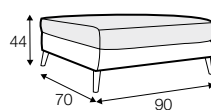

Stella

Stella

UPHOLSTERY

COMFORTS

COVERS

SPECIAL

All drawings shown height with leg no. 141A H-14.

armchair

armchair wide

footstool 90x70

2 seater

3 seater

3XL seater (divided, two cushions)

3XL seater (divided, three cushions)

set 1 right / or left

2 seater left / or right
+ chaiselongue right / or left

set 2 right / or left

3 seater left / or right
+ chaiselongue wide right / or left

set 3 right / or left

2 seater left / or right + divan right / or left

set 4 right / or left

3 seater left / or right + divan right / or left