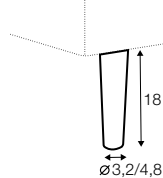

cozy corner right / or left

corner 30°

extra dimensions

depth of seat

accessories

headrest L-62

headrest L-77

armrest protection

endpart left / or right

legs

no. 141A
wood

recommended

no. 91
wood

no. 152
wood

no. 141B
wood

no. 153
wood