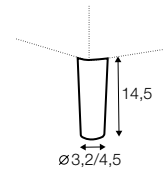

cozy corner right / or left

corner 30°

extra dimensions

depth of seat

accessories

headrest L-62

headrest L-77

armrest protection

endpart left / or right

legs

no. 141A
wood

recommended

no. 91
wood

no. 152
wood

no. 141B
wood

no. 153
wood