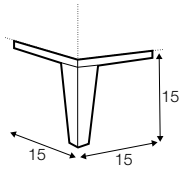

cozy corner right / or left

corner 30°

extra dimensions

depth of seat

accessories

headrest L-62

headrest L-77

armrest protection

endpart left / or right

legs

no. 141A
wood

recommended

no. 91
wood

no. 152
wood

no. 141B
wood

no. 153
wood