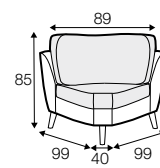

chaiselongue left / or right + 2 seater without armrests
+ corner 90° no. 1 + 2 seater right / or left

set 13

armchair left + corner 30°
+ armchair right

set 14

armchair wide left + corner 30°
+ armchair wide right

CROME
interiors

modular system

elements of the modular system

armchair left / or right

armchair without armrests

armchair wide left / or right

armchair wide without armrests

2 seater left / or right

2 seater without armrests

3 seater left / or right

3 seater without armrests

chaiselongue right / or left

chaiselongue wide right / or left

divan right / or left

corner 90° no. 1

corner 90° no. 2

cozy corner right / or left

corner 30°

extra dimensions

depth of seat

accessories

headrest L-62

headrest L-77

armrest protection