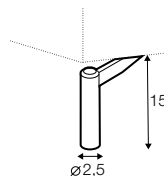

cozy corner right / or left

corner 30°

extra dimensions

depth of seat

accessories

headrest L-62

headrest L-77

armrest protection

endpart left / or right

legs

no. 141A
wood

recommended

no. 91
wood

no. 152
wood

no. 141B
wood

no. 153
wood