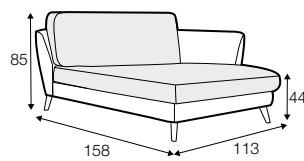

chaiselongue left / or right + 2 seater without armrests
+ corner 90° no. 1 + 2 seater right / or left

set 13

armchair left + corner 30°
+ armchair right

set 14

armchair wide left + corner 30°
+ armchair wide right

CROME
interiors

modular system

elements of the modular system

armchair left / or right

armchair without armrests

armchair wide left / or right

armchair wide without armrests

2 seater left / or right

2 seater without armrests

3 seater left / or right

3 seater without armrests

chaiselongue right / or left

chaiselongue wide right / or left

divan right / or left

corner 90° no. 1

corner 90° no. 2

cozy corner right / or left

corner 30°

extra dimensions

depth of seat

accessories

headrest L-62

headrest L-77

armrest protection