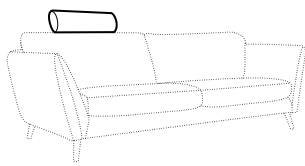

chaiselongue left / or right + 2 seater without armrests
+ corner 90° no. 1 + 2 seater right / or left

set 13

armchair left + corner 30°
+ armchair right

set 14

armchair wide left + corner 30°
+ armchair wide right

2 seater without armrests

3 seater left / or right

3 seater without armrests

chaiselongue right / or left

chaiselongue wide right / or left

divan right / or left

corner 90° no. 1

corner 90° no. 2

cozy corner right / or left

corner 30°

extra dimensions

depth of seat

accessories

headrest L-62

headrest L-77

armrest protection

endpart left / or right

legs

no. 141A
wood

recommended

no. 91
wood

no. 152
wood

no. 141B
wood

no. 153
wood