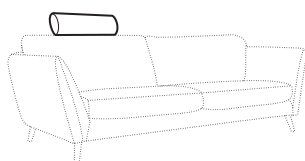

set 7 right / or left
chaiselongue left / or right + 2 seater without armrests
+ divan right / or left

set 8 right / or left
3 seater left / or right + corner 90° no. 1 + 2 seater right / or left

set 9 right / or left
3 seater left / or right + corner 90° no. 2
+ 2 seater right / or left

set 10 left / or right
chaiselongue left / or right + 2 seater without armrests
+ corner 90° no. 1 + 2 seater right / or left

modular system

elements of the modular system

armchair left / or right

armchair
without armrests

armchair wide left / or right

armchair wide
without armrests

STELLA

2 seater left / or right

2 seater without armrests

3 seater left / or right

3 seater without armrests

chaiselongue right / or left

chaiselongue wide
right / or left

divan right / or left

corner 90° no. 1

corner 90° no. 2

extra dimensions

depth of seat

accessories

headrest L-62