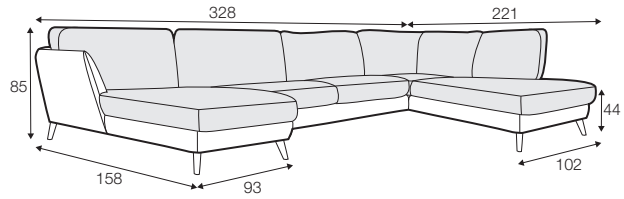

LUX lux

FC fixed

LCV loose with velcro

modular system

All drawings shown height with leg no. 141A H-14.

armchair

armchair wide

footstool 90x70

set 3 right / or left
2 seater left / or right + divan right / or left

set 4 right / or left
3 seater left / or right + divan right / or left

STELLA

set 6
divan left + 2 seater without armrests + divan right

set 7 right / or left
chaiselongue left / or right + 2 seater without armrests
+ divan right / or left

set 8 right / or left
3 seater left / or right + corner 90° no. 1 + 2 seater right / or left

set 9 right / or left
3 seater left / or right + corner 90° no. 2
+ 2 seater right / or left