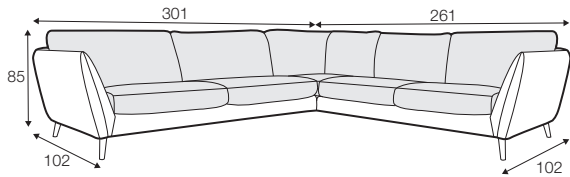

LUX lux

FC fixed

LCV loose with velcro

modular system

All drawings shown height with leg no. 141A H-14.

armchair

armchair wide

footstool 90x70

2 seater

3 seater

3XL seater divided
with 2 cushions

3XL seater divided
with 3 cushions

set 1 right / or left
2 seater left / or right
+ chaiselongue right / or left

set 2 right / or left
3 seater left / or right
+ chaiselongue wide right / or left

set 3 right / or left
2 seater left / or right + divan right / or left

set 4 right / or left
3 seater left / or right + divan right / or left

STELLA

set 6
divan left + 2 seater without armrests + divan right

set 7 right / or left
chaiselongue left / or right + 2 seater without armrests
+ divan right / or left

set 8 right / or left
3 seater left / or right + corner 90° no. 1 + 2 seater right / or left

set 9 right / or left
3 seater left / or right + corner 90° no. 2
+ 2 seater right / or left