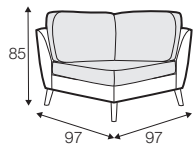

set 7 right / or left
chaiselongue left / or right + 2 seater without armrests
+ divan right / or left

set 8 right / or left
3 seater left / or right + corner 90° no. 1 + 2 seater right / or left

set 9 right / or left
3 seater left / or right + corner 90° no. 2
+ 2 seater right / or left

set 10 left / or right
chaiselongue left / or right + 2 seater without armrests
+ corner 90° no. 1 + 2 seater right / or left

modular system

elements of the modular system

armchair left / or right

armchair
without armrests

armchair wide left / or right

armchair wide
without armrests

STELLA

2 seater left / or right

2 seater without armrests

3 seater left / or right

3 seater without armrests

chaiselongue right / or left

chaiselongue wide
right / or left

divan right / or left

corner 90° no. 1

corner 90° no. 2

extra dimensions

depth of seat

accessories

headrest L-62