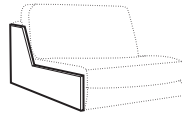

endpart left / or right