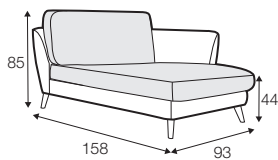

set 7 right / or left
chaiselongue left / or right + 2 seater without armrests
+ divan right / or left

set 8 right / or left
3 seater left / or right + corner 90° no. 1 + 2 seater right / or left

set 9 right / or left
3 seater left / or right + corner 90° no. 2
+ 2 seater right / or left

set 10 left / or right
chaiselongue left / or right + 2 seater without armrests
+ corner 90° no. 1 + 2 seater right / or left

modular system

elements of the modular system

armchair left / or right

armchair
without armrests

armchair wide left / or right

armchair wide
without armrests

STELLA

2 seater left / or right

2 seater without armrests

3 seater left / or right

3 seater without armrests

chaiselongue right / or left

chaiselongue wide
right / or left

divan right / or left

corner 90° no. 1

corner 90° no. 2

extra dimensions

depth of seat

accessories

headrest L-62