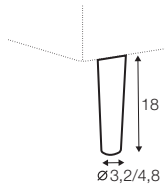

chaiselongue wide
right / or left

divan right / or left

corner 90° no. 1

corner 90° no. 2

extra dimensions

depth of seat

accessories

headrest L-62

headrest L-77

STELLA

armrest protection

endpart left / or right

legs

no. 141A
wood
recommended

no. 141B
wood

no. 153
wood