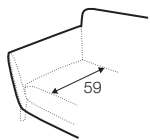

set 10 left / or right
chaiselongue left / or right + 2 seater without armrests
+ corner 90° no. 1 + 2 seater right / or left

modular system

elements of the modular system

armchair left / or right

armchair
without armrests

armchair wide left / or right

armchair wide
without armrests

STELLA

2 seater left / or right

2 seater without armrests

3 seater left / or right

3 seater without armrests

chaiselongue right / or left

chaiselongue wide
right / or left

divan right / or left

corner 90° no. 1

corner 90° no. 2

extra dimensions

depth of seat

accessories

headrest L-62