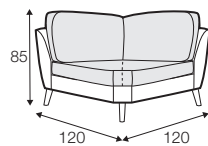

set 7 right / or left
chaiselongue left / or right + 2 seater without armrests
+ divan right / or left

set 8 right / or left
3 seater left / or right + corner 90° no. 1 + 2 seater right / or left

set 9 right / or left
3 seater left / or right + corner 90° no. 2
+ 2 seater right / or left

set 10 left / or right
chaiselongue left / or right + 2 seater without armrests
+ corner 90° no. 1 + 2 seater right / or left

modular system

elements of the modular system

armchair left / or right

armchair
without armrests

armchair wide left / or right

armchair wide
without armrests

STELLA

2 seater left / or right

2 seater without armrests

3 seater left / or right

3 seater without armrests

chaiselongue right / or left

chaiselongue wide
right / or left

divan right / or left

corner 90° no. 1

corner 90° no. 2

extra dimensions

depth of seat

accessories

headrest L-62