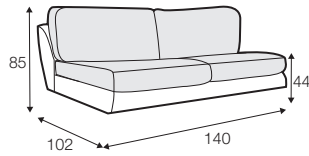

set 7 right / or left
chaiselongue left / or right + 2 seater without armrests
+ divan right / or left

set 8 right / or left
3 seater left / or right + corner 90° no. 1 + 2 seater right / or left

set 9 right / or left
3 seater left / or right + corner 90° no. 2
+ 2 seater right / or left

set 10 left / or right
chaiselongue left / or right + 2 seater without armrests
+ corner 90° no. 1 + 2 seater right / or left

modular system

elements of the modular system

armchair left / or right

armchair
without armrests

armchair wide left / or right

armchair wide
without armrests

STELLA

2 seater left / or right

2 seater without armrests

3 seater left / or right

3 seater without armrests

chaiselongue right / or left

chaiselongue wide
right / or left

divan right / or left

corner 90° no. 1

corner 90° no. 2

extra dimensions

depth of seat

accessories

headrest L-62