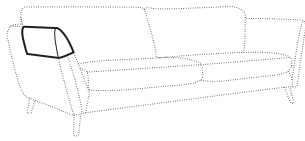

STELLA

armrest protection