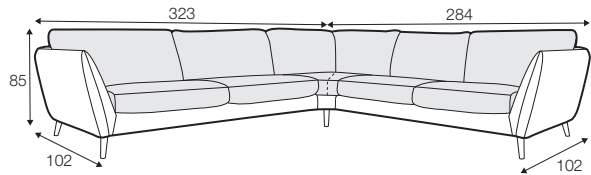

LUX lux

FC fixed

LCV loose with velcro

modular system

All drawings shown height with leg no. 141A H-14.

armchair

armchair wide

footstool 90x70

2 seater

3 seater

3XL seater divided
with 2 cushions

3XL seater divided
with 3 cushions

set 1 right / or left
2 seater left / or right
+ chaiselongue right / or left

set 2 right / or left
3 seater left / or right
+ chaiselongue wide right / or left

set 3 right / or left
2 seater left / or right + divan right / or left

set 4 right / or left
3 seater left / or right + divan right / or left

STELLA

set 6
divan left + 2 seater without armrests + divan right

set 7 right / or left
chaiselongue left / or right + 2 seater without armrests
+ divan right / or left

set 8 right / or left
3 seater left / or right + corner 90° no. 1 + 2 seater right / or left

set 9 right / or left
3 seater left / or right + corner 90° no. 2
+ 2 seater right / or left