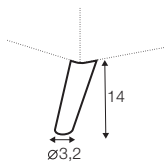

chaiselongue wide
right / or left

divan right / or left

corner 90° no. 1

corner 90° no. 2

extra dimensions

depth of seat

accessories

headrest L-62

headrest L-77

STELLA

armrest protection

endpart left / or right

legs

no. 141A
wood
recommended

no. 141B
wood

no. 153
wood