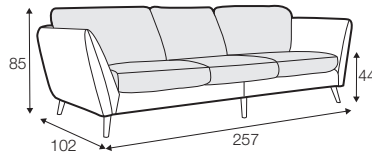

LUX lux

FC fixed

LCV loose with velcro

modular system

All drawings shown height with leg no. 141A H-14.

armchair

armchair wide

footstool 90x70

2 seater

3 seater

3XL seater divided
with 2 cushions

3XL seater divided
with 3 cushions

set 1 right / or left
2 seater left / or right
+ chaiselongue right / or left

set 2 right / or left
3 seater left / or right
+ chaiselongue wide right / or left

set 3 right / or left
2 seater left / or right + divan right / or left

set 4 right / or left
3 seater left / or right + divan right / or left

STELLA

set 6
divan left + 2 seater without armrests + divan right

set 7 right / or left
chaiselongue left / or right + 2 seater without armrests
+ divan right / or left

set 8 right / or left
3 seater left / or right + corner 90° no. 1 + 2 seater right / or left

set 9 right / or left
3 seater left / or right + corner 90° no. 2
+ 2 seater right / or left