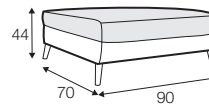

LUX lux

FC fixed

LCV loose with velcro

modular system

All drawings shown height with leg no. 141A H-14.

armchair

armchair wide

footstool 90x70

2 seater

3 seater

3XL seater divided
with 2 cushions

3XL seater divided
with 3 cushions

set 1 right / or left
2 seater left / or right
+ chaiselongue right / or left

set 2 right / or left
3 seater left / or right
+ chaiselongue wide right / or left