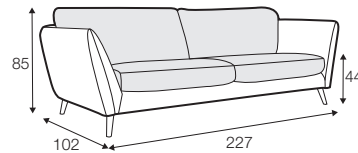

LUX lux

FC fixed

LCV loose with velcro

modular system

All drawings shown height with leg no. 141A H-14.

armchair

armchair wide

footstool 90x70

2 seater

3 seater

3XL seater divided
with 2 cushions

3XL seater divided
with 3 cushions

set 1 right / or left
2 seater left / or right
+ chaiselongue right / or left

set 2 right / or left
3 seater left / or right
+ chaiselongue wide right / or left

set 3 right / or left
2 seater left / or right + divan right / or left

set 4 right / or left
3 seater left / or right + divan right / or left

STELLA

set 6
divan left + 2 seater without armrests + divan right

set 7 right / or left
chaiselongue left / or right + 2 seater without armrests
+ divan right / or left

set 8 right / or left
3 seater left / or right + corner 90° no. 1 + 2 seater right / or left

set 9 right / or left
3 seater left / or right + corner 90° no. 2
+ 2 seater right / or left