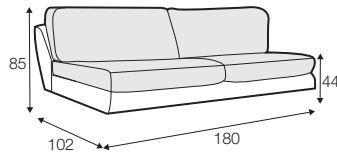

set 7 right / or left
chaiselongue left / or right + 2 seater without armrests
+ divan right / or left

set 8 right / or left
3 seater left / or right + corner 90° no. 1 + 2 seater right / or left

set 9 right / or left
3 seater left / or right + corner 90° no. 2
+ 2 seater right / or left

set 10 left / or right
chaiselongue left / or right + 2 seater without armrests
+ corner 90° no. 1 + 2 seater right / or left

modular system

elements of the modular system

armchair left / or right

armchair
without armrests

armchair wide left / or right

armchair wide
without armrests

STELLA

2 seater left / or right

2 seater without armrests

3 seater left / or right

3 seater without armrests

chaiselongue right / or left

chaiselongue wide
right / or left

divan right / or left

corner 90° no. 1

corner 90° no. 2

extra dimensions

depth of seat

accessories

headrest L-62