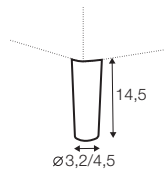

chaiselongue wide
right / or left

divan right / or left

corner 90° no. 1

corner 90° no. 2

extra dimensions

depth of seat

accessories

headrest L-62

headrest L-77

STELLA

armrest protection

endpart left / or right

legs

no. 141A
wood
recommended

no. 141B
wood

no. 153
wood