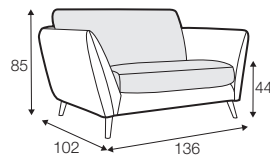

LUX lux

FC fixed

LCV loose with velcro

modular system

All drawings shown height with leg no. 141A H-14.

armchair

armchair wide

footstool 90x70

2 seater

3 seater

3XL seater divided
with 2 cushions

3XL seater divided
with 3 cushions

set 1 right / or left
2 seater left / or right
+ chaiselongue right / or left

set 2 right / or left
3 seater left / or right
+ chaiselongue wide right / or left

set 3 right / or left
2 seater left / or right + divan right / or left

set 4 right / or left
3 seater left / or right + divan right / or left

STELLA

set 6
divan left + 2 seater without armrests + divan right

chaiselongue wide
right / or left

divan right / or left

corner 90° no. 1

corner 90° no. 2

extra dimensions

depth of seat

accessories

headrest L-62