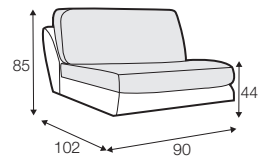

set 7 right / or left
chaiselongue left / or right + 2 seater without armrests
+ divan right / or left

set 8 right / or left
3 seater left / or right + corner 90° no. 1 + 2 seater right / or left

set 9 right / or left
3 seater left / or right + corner 90° no. 2
+ 2 seater right / or left

set 10 left / or right
chaiselongue left / or right + 2 seater without armrests
+ corner 90° no. 1 + 2 seater right / or left

modular system

elements of the modular system

armchair left / or right

armchair
without armrests

armchair wide left / or right

armchair wide
without armrests

STELLA

2 seater left / or right

2 seater without armrests

3 seater left / or right

3 seater without armrests

chaiselongue right / or left

chaiselongue wide
right / or left

divan right / or left

corner 90° no. 1

corner 90° no. 2

extra dimensions

depth of seat

accessories

headrest L-62