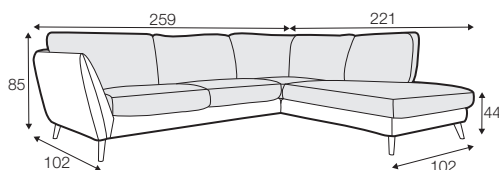

LUX lux

FC fixed

LCV loose with velcro

modular system

All drawings shown height with leg no. 141A H-14.

armchair

armchair wide

footstool 90x70

2 seater

3 seater

3XL seater divided
with 2 cushions

3XL seater divided
with 3 cushions

set 1 right / or left
2 seater left / or right
+ chaiselongue right / or left

set 2 right / or left
3 seater left / or right
+ chaiselongue wide right / or left

set 3 right / or left
2 seater left / or right + divan right / or left

set 4 right / or left
3 seater left / or right + divan right / or left

STELLA

set 6
divan left + 2 seater without armrests + divan right

set 7 right / or left
chaiselongue left / or right + 2 seater without armrests
+ divan right / or left

set 8 right / or left
3 seater left / or right + corner 90° no. 1 + 2 seater right / or left

set 9 right / or left
3 seater left / or right + corner 90° no. 2
+ 2 seater right / or left