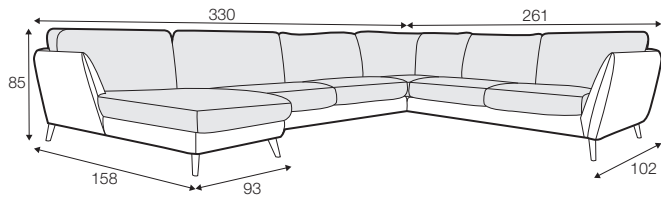

LUX lux

FC fixed

LCV loose with velcro

modular system

All drawings shown height with leg no. 141A H-14.

armchair

armchair wide

footstool 90x70

2 seater

3 seater

3XL seater divided
with 2 cushions

3XL seater divided
with 3 cushions

set 1 right / or left
2 seater left / or right
+ chaiselongue right / or left

set 2 right / or left
3 seater left / or right
+ chaiselongue wide right / or left

set 3 right / or left
2 seater left / or right + divan right / or left

set 4 right / or left
3 seater left / or right + divan right / or left

STELLA

set 6
divan left + 2 seater without armrests + divan right

set 7 right / or left
chaiselongue left / or right + 2 seater without armrests
+ divan right / or left

set 8 right / or left
3 seater left / or right + corner 90° no. 1 + 2 seater right / or left

set 9 right / or left
3 seater left / or right + corner 90° no. 2
+ 2 seater right / or left