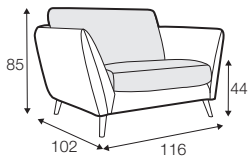

LUX lux

FC fixed

LCV loose with velcro

modular system

All drawings shown height with leg no. 141A H-14.

armchair

armchair wide

footstool 90x70

2 seater

3 seater

3XL seater divided
with 2 cushions

3XL seater divided
with 3 cushions

set 1 right / or left
2 seater left / or right
+ chaiselongue right / or left

set 2 right / or left
3 seater left / or right
+ chaiselongue wide right / or left

set 3 right / or left
2 seater left / or right + divan right / or left

set 4 right / or left
3 seater left / or right + divan right / or left

STELLA

set 6
divan left + 2 seater without armrests + divan right

chaiselongue wide
right / or left

divan right / or left

corner 90° no. 1

corner 90° no. 2

extra dimensions

depth of seat

accessories

headrest L-62