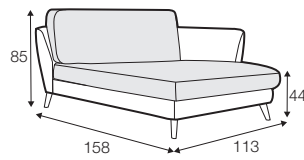

set 7 right / or left
chaiselongue left / or right + 2 seater without armrests
+ divan right / or left

set 8 right / or left
3 seater left / or right + corner 90° no. 1 + 2 seater right / or left

set 9 right / or left
3 seater left / or right + corner 90° no. 2
+ 2 seater right / or left

set 10 left / or right
chaiselongue left / or right + 2 seater without armrests
+ corner 90° no. 1 + 2 seater right / or left

modular system

elements of the modular system

armchair left / or right

armchair
without armrests

armchair wide left / or right

armchair wide
without armrests

STELLA

2 seater left / or right

2 seater without armrests

3 seater left / or right

3 seater without armrests

chaiselongue right / or left

chaiselongue wide
right / or left

divan right / or left

corner 90° no. 1

corner 90° no. 2

extra dimensions

depth of seat

accessories

headrest L-62