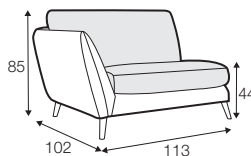

set 7 right / or left
chaiselongue left / or right + 2 seater without armrests
+ divan right / or left

set 8 right / or left
3 seater left / or right + corner 90° no. 1 + 2 seater right / or left

set 9 right / or left
3 seater left / or right + corner 90° no. 2
+ 2 seater right / or left

set 10 left / or right
chaiselongue left / or right + 2 seater without armrests
+ corner 90° no. 1 + 2 seater right / or left

modular system

elements of the modular system

armchair left / or right

armchair
without armrests

armchair wide left / or right

armchair wide
without armrests

STELLA

2 seater left / or right

2 seater without armrests

3 seater left / or right

3 seater without armrests

chaiselongue right / or left

chaiselongue wide
right / or left

divan right / or left

corner 90° no. 1

corner 90° no. 2

extra dimensions

depth of seat

accessories

headrest L-62