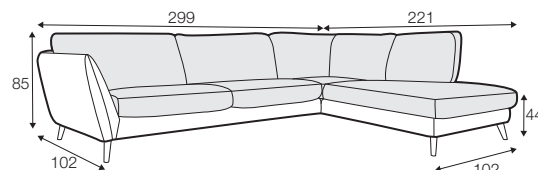

LUX lux

FC fixed

LCV loose with velcro

modular system

All drawings shown height with leg no. 141A H-14.

armchair

armchair wide

footstool 90x70

2 seater

3 seater

3XL seater divided
with 2 cushions

3XL seater divided
with 3 cushions

set 1 right / or left
2 seater left / or right
+ chaiselongue right / or left

set 2 right / or left
3 seater left / or right
+ chaiselongue wide right / or left

set 3 right / or left
2 seater left / or right + divan right / or left

set 4 right / or left
3 seater left / or right + divan right / or left

STELLA

set 6
divan left + 2 seater without armrests + divan right

set 7 right / or left
chaiselongue left / or right + 2 seater without armrests
+ divan right / or left

set 8 right / or left
3 seater left / or right + corner 90° no. 1 + 2 seater right / or left

set 9 right / or left
3 seater left / or right + corner 90° no. 2
+ 2 seater right / or left