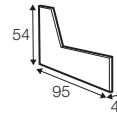

endpart left / or right