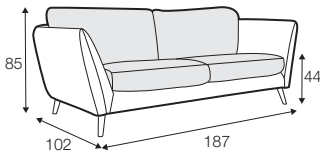

LUX lux

FC fixed

LCV loose with velcro

modular system

All drawings shown height with leg no. 141A H-14.

armchair

armchair wide

footstool 90x70

2 seater

3 seater

3XL seater divided
with 2 cushions

3XL seater divided
with 3 cushions

set 1 right / or left
2 seater left / or right
+ chaiselongue right / or left

set 2 right / or left
3 seater left / or right
+ chaiselongue wide right / or left

set 3 right / or left
2 seater left / or right + divan right / or left

set 4 right / or left
3 seater left / or right + divan right / or left

STELLA

set 6
divan left + 2 seater without armrests + divan right

chaiselongue wide
right / or left

divan right / or left

corner 90° no. 1

corner 90° no. 2

extra dimensions

depth of seat

accessories

headrest L-62