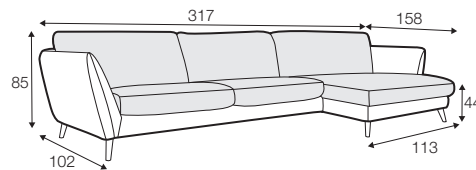

LUX lux

FC fixed

LCV loose with velcro

modular system

All drawings shown height with leg no. 141A H-14.

armchair

armchair wide

footstool 90x70

2 seater

3 seater

3XL seater divided
with 2 cushions

3XL seater divided
with 3 cushions

set 1 right / or left
2 seater left / or right
+ chaiselongue right / or left

set 2 right / or left
3 seater left / or right
+ chaiselongue wide right / or left

set 3 right / or left
2 seater left / or right + divan right / or left

set 4 right / or left
3 seater left / or right + divan right / or left

STELLA

set 6
divan left + 2 seater without armrests + divan right

set 7 right / or left
chaiselongue left / or right + 2 seater without armrests
+ divan right / or left

set 8 right / or left
3 seater left / or right + corner 90° no. 1 + 2 seater right / or left

set 9 right / or left
3 seater left / or right + corner 90° no. 2
+ 2 seater right / or left