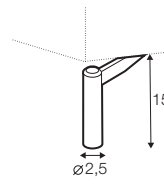

chaiselongue wide
right / or left

divan right / or left

corner 90° no. 1

corner 90° no. 2

extra dimensions

depth of seat

accessories

headrest L-62

headrest L-77

STELLA

armrest protection

endpart left / or right

legs

no. 141A
wood
recommended

no. 141B
wood

no. 153
wood