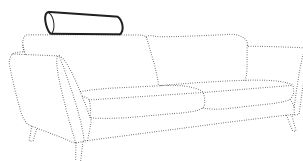

set 7 right / or left
chaiselongue left / or right + 2 seater without armrests
+ divan right / or left

set 8 right / or left
3 seater left / or right + corner 90° no. 1 + 2 seater right / or left

set 9 right / or left
3 seater left / or right + corner 90° no. 2
+ 2 seater right / or left

set 10 left / or right
chaiselongue left / or right + 2 seater without armrests
+ corner 90° no. 1 + 2 seater right / or left

modular system

elements of the modular system

armchair left / or right

armchair
without armrests

armchair wide left / or right

armchair wide
without armrests

STELLA

2 seater left / or right

2 seater without armrests

3 seater left / or right

3 seater without armrests

chaiselongue right / or left

chaiselongue wide
right / or left

divan right / or left

corner 90° no. 1

corner 90° no. 2

extra dimensions

depth of seat

accessories

headrest L-62