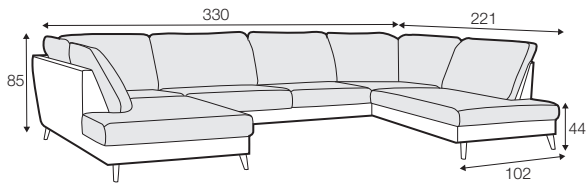

LUX lux

FC fixed

LCV loose with velcro

modular system

All drawings shown height with leg no. 141A H-14.

armchair

armchair wide

footstool 90x70

2 seater

3 seater

3XL seater divided
with 2 cushions

3XL seater divided
with 3 cushions

set 1 right / or left
2 seater left / or right
+ chaiselongue right / or left

set 2 right / or left
3 seater left / or right
+ chaiselongue wide right / or left

set 3 right / or left
2 seater left / or right + divan right / or left

set 4 right / or left
3 seater left / or right + divan right / or left

STELLA

set 6
divan left + 2 seater without armrests + divan right

set 7 right / or left
chaiselongue left / or right + 2 seater without armrests
+ divan right / or left

set 8 right / or left
3 seater left / or right + corner 90° no. 1 + 2 seater right / or left

set 9 right / or left
3 seater left / or right + corner 90° no. 2
+ 2 seater right / or left