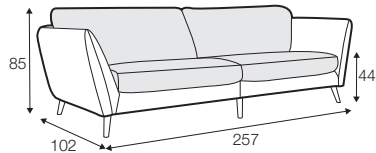

LUX lux

FC fixed

LCV loose with velcro

modular system

All drawings shown height with leg no. 141A H-14.

armchair

armchair wide

footstool 90x70

2 seater

3 seater

3XL seater divided
with 2 cushions

3XL seater divided
with 3 cushions

set 1 right / or left
2 seater left / or right
+ chaiselongue right / or left

set 2 right / or left
3 seater left / or right
+ chaiselongue wide right / or left

set 3 right / or left
2 seater left / or right + divan right / or left

set 4 right / or left
3 seater left / or right + divan right / or left

STELLA

set 6
divan left + 2 seater without armrests + divan right

set 7 right / or left
chaiselongue left / or right + 2 seater without armrests
+ divan right / or left

set 8 right / or left
3 seater left / or right + corner 90° no. 1 + 2 seater right / or left

set 9 right / or left
3 seater left / or right + corner 90° no. 2
+ 2 seater right / or left