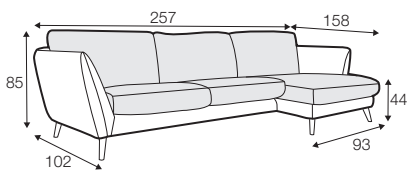

LUX lux

FC fixed

LCV loose with velcro

modular system

All drawings shown height with leg no. 141A H-14.

armchair

armchair wide

footstool 90x70

2 seater

3 seater

3XL seater divided
with 2 cushions

3XL seater divided
with 3 cushions

set 1 right / or left
2 seater left / or right
+ chaiselongue right / or left

set 2 right / or left
3 seater left / or right
+ chaiselongue wide right / or left

set 3 right / or left
2 seater left / or right + divan right / or left

set 4 right / or left
3 seater left / or right + divan right / or left

STELLA

set 6
divan left + 2 seater without armrests + divan right

set 7 right / or left
chaiselongue left / or right + 2 seater without armrests
+ divan right / or left

set 8 right / or left
3 seater left / or right + corner 90° no. 1 + 2 seater right / or left

set 9 right / or left
3 seater left / or right + corner 90° no. 2
+ 2 seater right / or left