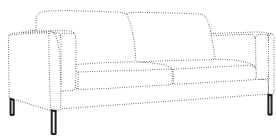

3,5 seater

set 1 right / or left
3 seater left / or right + corner 90°
+ bench right / or left

3,5 seater (divided)

modular system

elements of the modular system

2 seater left / or right

2 seater without armrests

3 seater left / or right

3 seater without armrests

3,5 seater left / or right

3,5 seater without armrests

bench right / or left

corner 90°

extra dimensions

depth of seat

legs

no. 141
wood

no. 177
metal chrome,
painted black
or grey

All legs can be fixed to both armrests:

under armrest

under frame