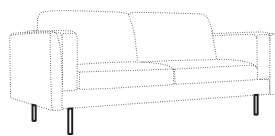

3,5 seater

set 1 right / or left
3 seater left / or right + corner 90°
+ bench right / or left

3,5 seater (divided)

modular system

elements of the modular system

2 seater left / or right

2 seater without armrests

3 seater left / or right

3 seater without armrests

3,5 seater left / or right

3,5 seater without armrests

bench right / or left

corner 90°

extra dimensions

depth of seat

legs

no. 141
wood

no. 177
metal chrome,
painted black
or grey

All legs can be fixed to both armrests:

under armrest

under frame