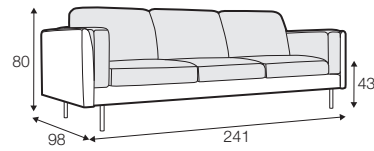

Sigge

Sigge

UPHOLSTERY

COMFORTS

COVERS

SPECIAL

2 seater

3 seater

3,5 seater

set 1 right / or left
3 seater left / or right + corner 90°
+ bench right / or left

3,5 seater (divided)

modular system

elements of the modular system

2 seater left / or right

2 seater without armrests

3 seater left / or right

3 seater without armrests

3,5 seater left / or right

3,5 seater without armrests

bench right / or left

corner 90°

extra dimensions

depth of seat