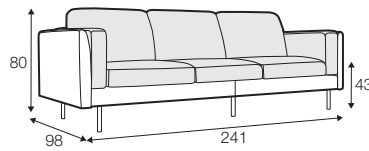

Sigge

Sigge

UPHOLSTERY

COMFORTS

COVERS

SPECIAL

2 seater

3 seater

3,5 seater

set 1 right / or left
3 seater left / or right + corner 90°
+ bench right / or left

3,5 seater (divided)

modular system

elements of the modular system

2 seater left / or right

2 seater without armrests

3 seater left / or right

3 seater without armrests

3,5 seater left / or right

3,5 seater without armrests

bench right / or left

corner 90°

extra dimensions

depth of seat