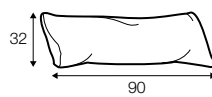

3 seater divided  
loose cover

4 seater divided  
loose cover

## accessories

cushion  
40x40

cushion  
53x53

cushion  
90x32

pillow round  
only standard comfort

armrest protection