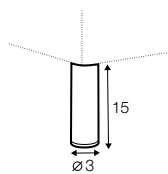

no. 111D
metal
black, grey, chrome,
brushed steel