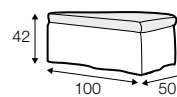

footstool 100x50
loose cover