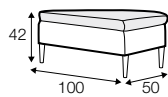

## COVERS

fabric

STD standard

LUX lux

LC loose

LCV loose with velcro

footstool 135x60  
loose cover with velcro

footstool 100x50  
loose cover with velcro