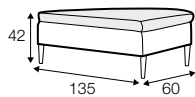

## COVERS

fabric

STD standard

LUX lux

LC loose

LCV loose with velcro

footstool 135x60  
loose cover with velcro

footstool 100x50  
loose cover with velcro