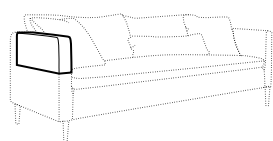

3 seater divided  
loose cover

4 seater divided  
loose cover

## accessories

cushion  
40x40

cushion  
53x53

cushion  
90x32

pillow round  
only standard comfort

armrest protection

## extra dimensions

---

depth of seat