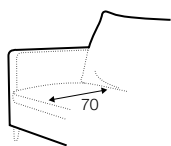

3 seater divided  
loose cover

4 seater divided  
loose cover

## accessories

cushion  
40x40

cushion  
53x53

cushion  
90x32

pillow round  
only standard comfort

armrest protection

## extra dimensions

---

depth of seat