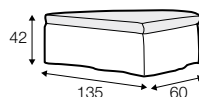

## COVERS

fabric

STD standard

LUX lux

LC loose

LCV loose with velcro

footstool 135x60  
loose cover with velcro

footstool 100x50  
loose cover with velcro