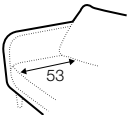

armchair wide
without armrests

2 seater left / or right

2 seater
without armrests

3 seater left / or right

3 seater without armrests

chaiselongue right / or left

chaiselongue wide right / or left

corner 90° round

chaiselongue
right / or left

chaiselongue wide
right / or left

corner 90° round

extra dimensions

depth of
armchair seat

depth of
sofa seat

legs

The width of the sofas depends on the legs. The difference is 5 cm overall dimensions.

no. 158
wood
front

no. 158A
wood
back

no. 159
wood
front

no. 159A
wood
back

no. 159B
wood
only chaiselongue

no. 159C
wood
only corner