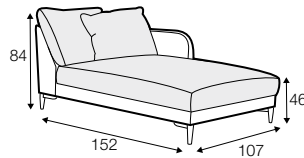

armchair wide
without armrests

2 seater left / or right

2 seater
without armrests

3 seater left / or right

3 seater without armrests

chaiselongue right / or left

chaiselongue wide right / or left

corner 90° round

CROME
interiors

elements of the modular system version C

armchair wide
left / or right

armchair wide
without armrests

2 seater left / or right

2 seater
without armrests

3 seater left / or right

3 seater without armrests

chaiselongue
right / or left

chaiselongue wide
right / or left

corner 90° round

extra dimensions

depth of
armchair seat

depth of
sofa seat

legs

The width of the sofas depends on the legs. The difference is 5 cm overall dimensions.