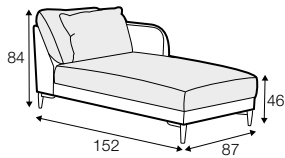

armchair wide
without armrests

2 seater left / or right

2 seater
without armrests

3 seater left / or right

3 seater without armrests

chaiselongue right / or left

chaiselongue wide right / or left

corner 90° round

CROME
interiors

elements of the modular system version C

armchair wide
left / or right

armchair wide
without armrests

2 seater left / or right

2 seater
without armrests

3 seater left / or right

3 seater without armrests

chaiselongue
right / or left

chaiselongue wide
right / or left

corner 90° round

extra dimensions

depth of
armchair seat

depth of
sofa seat

legs

The width of the sofas depends on the legs. The difference is 5 cm overall dimensions.