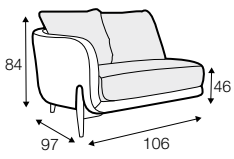

set 5 ver. A right (or left)
3 seater ver. A left / or right
+ corner 90 round ver. A
+ armchair wide ver. A right / or left

modular system

elements of the modular system version A

armchair wide
left / or right

armchair wide
without armrests

2 seater left / or right

2 seater
without armrests

3 seater left / or right

3 seater without armrests

chaiselongue right / or left

chaiselongue wide right / or left

corner 90° round

CROME
interiors

elements of the modular system version C

armchair wide
left / or right

armchair wide
without armrests

2 seater left / or right

2 seater
without armrests

3 seater left / or right

3 seater without armrests

chaiselongue
right / or left

chaiselongue wide
right / or left

corner 90° round

extra dimensions

depth of
armchair seat

depth of
sofa seat

legs

The width of the sofas depends on the legs. The difference is 5 cm overall dimensions.