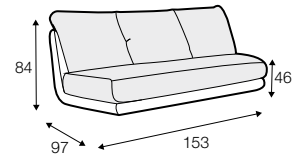

armchair wide
without armrests

2 seater left / or right

2 seater
without armrests

3 seater left / or right

3 seater without armrests

chaiselongue right / or left

chaiselongue wide right / or left

corner 90° round

CROME
interiors

elements of the modular system version C

armchair wide
left / or right

armchair wide
without armrests

2 seater left / or right

2 seater
without armrests

3 seater left / or right

3 seater without armrests

chaiselongue
right / or left

chaiselongue wide
right / or left

corner 90° round

extra dimensions

depth of
armchair seat

depth of
sofa seat

legs

The width of the sofas depends on the legs. The difference is 5 cm overall dimensions.