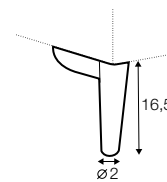

chaiselongue
right / or left

chaiselongue wide
right / or left

corner 90° round

extra dimensions

depth of
armchair seat

depth of
sofa seat

legs

The width of the sofas depends on the legs. The difference is 5 cm overall dimensions.

no. 158
wood
front

no. 158A
wood
back

no. 159
wood
front

no. 159A
wood
back

no. 159B
wood
only chaiselongue

no. 159C
wood
only corner