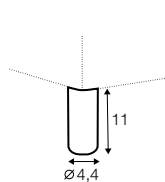

no. 158A
wood
back