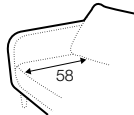

armchair wide
without armrests

2 seater left / or right

2 seater
without armrests

3 seater left / or right

3 seater without armrests

chaiselongue right / or left

chaiselongue wide right / or left

corner 90° round

chaiselongue
right / or left

chaiselongue wide
right / or left

corner 90° round

extra dimensions

depth of
armchair seat

depth of
sofa seat

legs

The width of the sofas depends on the legs. The difference is 5 cm overall dimensions.

no. 158
wood
front

no. 158A
wood
back

no. 159
wood
front

no. 159A
wood
back

no. 159B
wood
only chaiselongue

no. 159C
wood
only corner