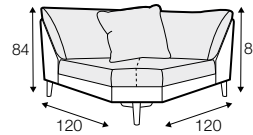

armchair wide
without armrests

2 seater left / or right

2 seater
without armrests

3 seater left / or right

3 seater without armrests

chaiselongue right / or left

chaiselongue wide right / or left

corner 90° round

CROME
interiors

elements of the modular system version C

armchair wide
left / or right

armchair wide
without armrests

2 seater left / or right

2 seater
without armrests

3 seater left / or right

3 seater without armrests

chaiselongue
right / or left

chaiselongue wide
right / or left

corner 90° round

extra dimensions

depth of
armchair seat

depth of
sofa seat

legs

The width of the sofas depends on the legs. The difference is 5 cm overall dimensions.