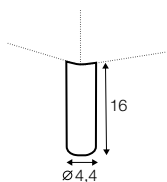

chaiselongue
right / or left

chaiselongue wide
right / or left

corner 90° round

extra dimensions

depth of
armchair seat

depth of
sofa seat

legs

The width of the sofas depends on the legs. The difference is 5 cm overall dimensions.