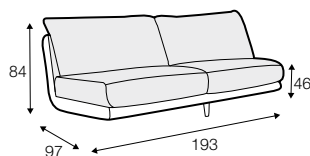

set 5 ver. A right (or left)
3 seater ver. A left / or right
+ corner 90 round ver. A
+ armchair wide ver. A right / or left

modular system

elements of the modular system version A

armchair wide
left / or right

armchair wide
without armrests

2 seater left / or right

2 seater
without armrests

3 seater left / or right

3 seater without armrests

chaiselongue right / or left

chaiselongue wide right / or left

corner 90° round

CROME
interiors

elements of the modular system version C

armchair wide
left / or right

armchair wide
without armrests

2 seater left / or right

2 seater
without armrests

3 seater left / or right

3 seater without armrests

chaiselongue
right / or left

chaiselongue wide
right / or left

corner 90° round

extra dimensions

depth of
armchair seat

depth of
sofa seat

legs

The width of the sofas depends on the legs. The difference is 5 cm overall dimensions.