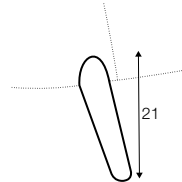

no. 159A
wood
back