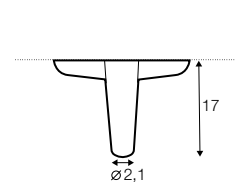

chaiselongue
right / or left

chaiselongue wide
right / or left

corner 90° round

extra dimensions

depth of
armchair seat

depth of
sofa seat

legs

The width of the sofas depends on the legs. The difference is 5 cm overall dimensions.

no. 158
wood
front

no. 158A
wood
back

no. 159
wood
front

no. 159A
wood
back

no. 159B
wood
only chaiselongue

no. 159C
wood
only corner