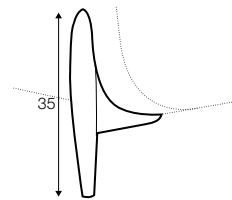

no. 159
wood
front