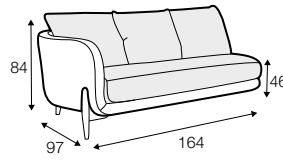

armchair wide
without armrests

2 seater left / or right

2 seater
without armrests

3 seater left / or right

3 seater without armrests

chaiselongue right / or left

chaiselongue wide right / or left

corner 90° round

CROME
interiors

elements of the modular system version C

armchair wide
left / or right

armchair wide
without armrests

2 seater left / or right

2 seater
without armrests

3 seater left / or right

3 seater without armrests

chaiselongue
right / or left

chaiselongue wide
right / or left

corner 90° round

extra dimensions

depth of
armchair seat

depth of
sofa seat

legs

The width of the sofas depends on the legs. The difference is 5 cm overall dimensions.