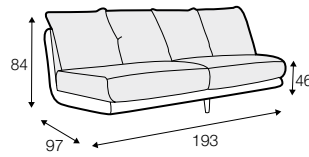

armchair wide
without armrests

2 seater left / or right

2 seater
without armrests

3 seater left / or right

3 seater without armrests

chaiselongue right / or left

chaiselongue wide right / or left

corner 90° round

CROME
interiors

elements of the modular system version C

armchair wide
left / or right

armchair wide
without armrests

2 seater left / or right

2 seater
without armrests

3 seater left / or right

3 seater without armrests

chaiselongue
right / or left

chaiselongue wide
right / or left

corner 90° round

extra dimensions

depth of
armchair seat

depth of
sofa seat

legs

The width of the sofas depends on the legs. The difference is 5 cm overall dimensions.