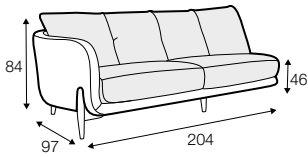

armchair wide
without armrests

2 seater left / or right

2 seater
without armrests

3 seater left / or right

3 seater without armrests

chaiselongue right / or left

chaiselongue wide right / or left

corner 90° round

CROME
interiors

elements of the modular system version C

armchair wide
left / or right

armchair wide
without armrests

2 seater left / or right

2 seater
without armrests

3 seater left / or right

3 seater without armrests

chaiselongue
right / or left

chaiselongue wide
right / or left

corner 90° round

extra dimensions

depth of
armchair seat

depth of
sofa seat

legs

The width of the sofas depends on the legs. The difference is 5 cm overall dimensions.