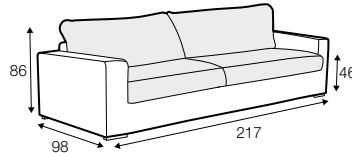

LUX lux

CLS classic

FC fixed

modular system

footstool 90x70

2 seater

3 seater

4 seater divided

set 1 right / or left
2 seater left / or right
+ chaiselongue right / or left

set 2 right / or left
3 seater left / or right
+ chaiselongue wide right / or left

set 3 right / or left
2 seater left / or right + divan right / or left