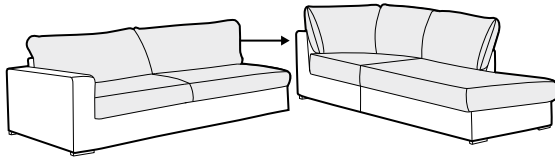

LUX lux

CLS classic

FC fixed

modular system

footstool 90x70

2 seater

3 seater

4 seater divided

set 1 right / or left
2 seater left / or right
+ chaiselongue right / or left

set 2 right / or left
3 seater left / or right
+ chaiselongue wide right / or left

set 3 right / or left
2 seater left / or right + divan right / or left

set 4 right / or left
3 seater left / or right + divan right / or left

set 5 right / or left
3 seater left / or right + corner 90°
+ 2 seater right / or left

modular system

elements of the modular system

2 seater left / or right

3 seater left / or right

element 125 left / or right

armchair without
armrests

chaiselongue right / or left

chaiselongue wide
right / or left

corner 90°

divan right / or left