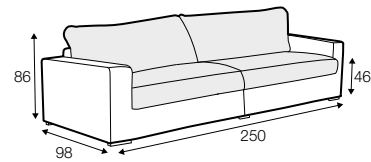

LUX lux

CLS classic

FC fixed

modular system

footstool 90x70

2 seater

3 seater

4 seater divided

set 1 right / or left
2 seater left / or right
+ chaiselongue right / or left

set 2 right / or left
3 seater left / or right
+ chaiselongue wide right / or left

set 3 right / or left
2 seater left / or right + divan right / or left