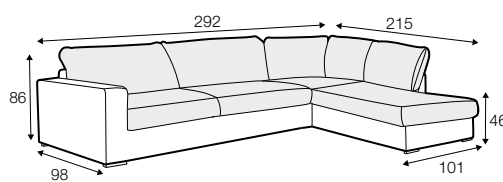

LUX lux

CLS classic

FC fixed

modular system

footstool 90x70

2 seater

3 seater

4 seater divided

set 1 right / or left
2 seater left / or right
+ chaiselongue right / or left

set 2 right / or left
3 seater left / or right
+ chaiselongue wide right / or left

set 3 right / or left
2 seater left / or right + divan right / or left