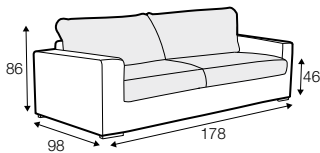

LUX lux

CLS classic

FC fixed

modular system

footstool 90x70

2 seater

3 seater

4 seater divided

set 1 right / or left
2 seater left / or right
+ chaiselongue right / or left

set 2 right / or left
3 seater left / or right
+ chaiselongue wide right / or left

set 3 right / or left
2 seater left / or right + divan right / or left