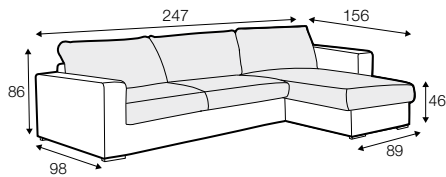

LUX lux

CLS classic

FC fixed

modular system

footstool 90x70

2 seater

3 seater

4 seater divided

set 1 right / or left
2 seater left / or right
+ chaiselongue right / or left

set 2 right / or left
3 seater left / or right
+ chaiselongue wide right / or left

set 3 right / or left
2 seater left / or right + divan right / or left