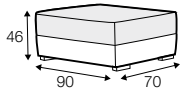

LUX lux

CLS classic

FC fixed

modular system

footstool 90x70

2 seater

3 seater

4 seater divided

set 1 right / or left
2 seater left / or right
+ chaiselongue right / or left

set 2 right / or left
3 seater left / or right
+ chaiselongue wide right / or left

set 3 right / or left
2 seater left / or right + divan right / or left