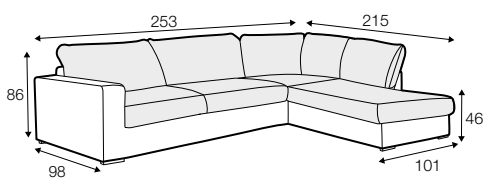

LUX lux

CLS classic

FC fixed

modular system

footstool 90x70

2 seater

3 seater

4 seater divided

set 1 right / or left
2 seater left / or right
+ chaiselongue right / or left

set 2 right / or left
3 seater left / or right
+ chaiselongue wide right / or left

set 3 right / or left
2 seater left / or right + divan right / or left