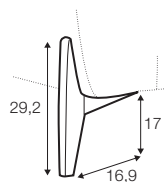

legs

no. 193
wood