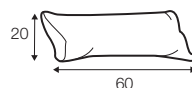

accessories

low back cushion
60x20
2 seater