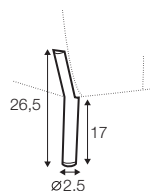

no. 194
metal chrome,
painted black or grey,
brass gold
and brushed steel*