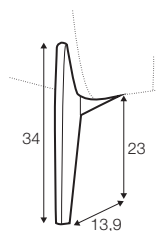

no. 193A
wood
front: only for
armchair