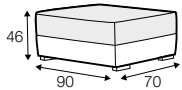

lux

classic

fixed

modular system

footstool 90x70

2 seater

3 seater

4 seater divided

set 1 right / or left
2 seater left / or right
+ chaiselongue right / or left

set 2 right / or left
3 seater left / or right
+ chaiselongue wide right / or left

set 3 right / or left
2 seater left / or right + divan right / or left