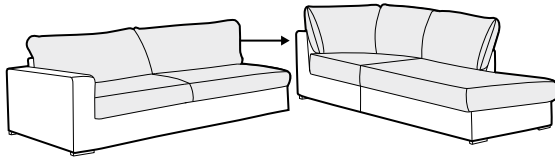

lux

classic

fixed

modular system

footstool 90x70

2 seater

3 seater

4 seater divided

set 1 right / or left
2 seater left / or right
+ chaiselongue right / or left

set 2 right / or left
3 seater left / or right
+ chaiselongue wide right / or left

set 3 right / or left
2 seater left / or right + divan right / or left

set 4 right / or left
3 seater left / or right + divan right / or left

set 5 right / or left
3 seater left / or right + corner 90°
+ 2 seater right / or left

modular system

elements of the modular system

2 seater left / or right

3 seater left / or right

element 125 left / or right

armchair without
armrests

chaiselongue right / or left

chaiselongue wide
right / or left

corner 90°

divan right / or left