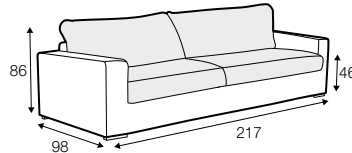

lux

classic

fixed

modular system

footstool 90x70

2 seater

3 seater

4 seater divided

set 1 right / or left
2 seater left / or right
+ chaiselongue right / or left

set 2 right / or left
3 seater left / or right
+ chaiselongue wide right / or left

set 3 right / or left
2 seater left / or right + divan right / or left