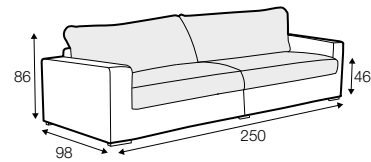

lux

classic

fixed

modular system

footstool 90x70

2 seater

3 seater

4 seater divided

set 1 right / or left
2 seater left / or right
+ chaiselongue right / or left

set 2 right / or left
3 seater left / or right
+ chaiselongue wide right / or left

set 3 right / or left
2 seater left / or right + divan right / or left