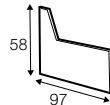

set 4 right / or left
3 seater left / or right + divan right / or left

set 5 right / or left
3 seater left / or right + corner 90°
+ 2 seater right / or left

modular system

elements of the modular system

2 seater left / or right

3 seater left / or right

element 125 left / or right

armchair without
armrests

chaiselongue right / or left

chaiselongue wide
right / or left

corner 90°

divan right / or left

extra dimensions

depth of seat

accessories

headrest L-62

headrest L-77

armrest protection

endpart left / or right

legs