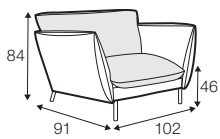

classic

lux

fixed

All drawings shown height with leg no. 145A H-20.

armchair

footstool 80x58

2 seater

3 seater

set 1 right / or left

2 seater left / or right

+ chaiselongue right / or left

set 2 right / or left

3 seater left / or right

+ chaiselongue wide right / or left

set 3

3 seater left + corner 90° + 3 seater right

set 4 right / or left

3 seater left / or right + corner 90° + 2 seater right / or left

set 5

2 seater left + corner 90° + 2 seater right

example of leather cover

3 seater

extra dimensions

depth of seat