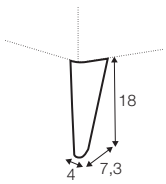

set 1 right / or left

2 seater left / or right

+ chaiselongue right / or left

set 2 right / or left

3 seater left / or right

+ chaiselongue wide right / or left

set 3

3 seater left + corner 90° + 3 seater right

set 4 right / or left

3 seater left / or right + corner 90° + 2 seater right / or left

set 5

2 seater left + corner 90° + 2 seater right

example of leather cover

3 seater

extra dimensions

depth of seat

accessories

headrest L-62

headrest L-77

legs

no. 91
wood
front

no. 91
wood
back

no. 145A
metal chrome,
painted black or grey
and brushed steel*
front

no. 157
metal chrome,
painted black or grey
and brushed steel*
back