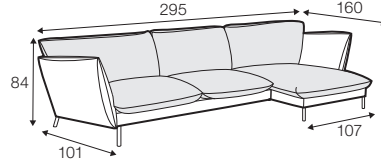

classic

lux

fixed

All drawings shown height with leg no. 145A H-20.

armchair

footstool 80x58

2 seater

3 seater

set 1 right / or left

2 seater left / or right

+ chaiselongue right / or left

set 2 right / or left

3 seater left / or right

+ chaiselongue wide right / or left

set 3

3 seater left + corner 90° + 3 seater right

set 4 right / or left

3 seater left / or right + corner 90° + 2 seater right / or left

set 5

2 seater left + corner 90° + 2 seater right

example of leather cover

3 seater

extra dimensions

depth of seat