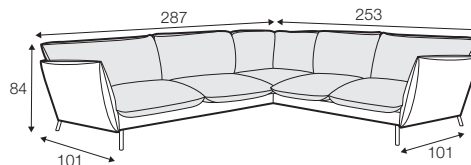

classic

lux

fixed

All drawings shown height with leg no. 145A H-20.

armchair

footstool 80x58

2 seater

3 seater

set 1 right / or left

2 seater left / or right

+ chaiselongue right / or left

set 2 right / or left

3 seater left / or right

+ chaiselongue wide right / or left

set 3

3 seater left + corner 90° + 3 seater right

set 4 right / or left

3 seater left / or right + corner 90° + 2 seater right / or left

set 5

2 seater left + corner 90° + 2 seater right

example of leather cover

3 seater

extra dimensions

depth of seat