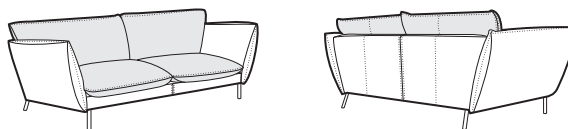

classic

lux

fixed

All drawings shown height with leg no. 145A H-20.

armchair

footstool 80x58

2 seater

3 seater

set 1 right / or left

2 seater left / or right

+ chaiselongue right / or left

set 2 right / or left

3 seater left / or right

+ chaiselongue wide right / or left

set 3

3 seater left + corner 90° + 3 seater right

set 4 right / or left

3 seater left / or right + corner 90° + 2 seater right / or left

set 5

2 seater left + corner 90° + 2 seater right

example of leather cover

3 seater

extra dimensions

depth of seat