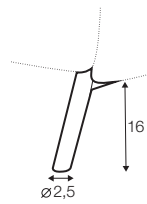

classic

lux

fixed

All drawings shown height with leg no. 145A H-20.

armchair

footstool 80x58

2 seater

3 seater

set 1 right / or left

2 seater left / or right

+ chaiselongue right / or left

set 2 right / or left

3 seater left / or right

+ chaiselongue wide right / or left

set 3

3 seater left + corner 90° + 3 seater right

set 4 right / or left

3 seater left / or right + corner 90° + 2 seater right / or left

set 5

2 seater left + corner 90° + 2 seater right

example of leather cover

3 seater

extra dimensions

depth of seat

accessories

headrest L-62

headrest L-77

legs

no. 91
wood
front

no. 91
wood
back

no. 145A
metal chrome,
painted black or grey
and brushed steel*
front

no. 157
metal chrome,
painted black or grey
and brushed steel*
back