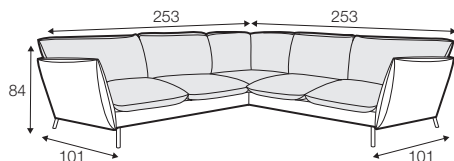

classic

lux

fixed

All drawings shown height with leg no. 145A H-20.

armchair

footstool 80x58

2 seater

3 seater

set 1 right / or left

2 seater left / or right

+ chaiselongue right / or left

set 2 right / or left

3 seater left / or right

+ chaiselongue wide right / or left

set 3

3 seater left + corner 90° + 3 seater right

set 4 right / or left

3 seater left / or right + corner 90° + 2 seater right / or left

set 5

2 seater left + corner 90° + 2 seater right

example of leather cover

3 seater

extra dimensions

depth of seat