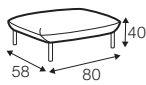

classic

lux

fixed

All drawings shown height with leg no. 145A H-20.

armchair

footstool 80x58

2 seater

3 seater

set 1 right / or left

2 seater left / or right

+ chaiselongue right / or left

set 2 right / or left

3 seater left / or right

+ chaiselongue wide right / or left

set 3

3 seater left + corner 90° + 3 seater right

set 4 right / or left

3 seater left / or right + corner 90° + 2 seater right / or left

set 5

2 seater left + corner 90° + 2 seater right

example of leather cover

3 seater

extra dimensions

depth of seat