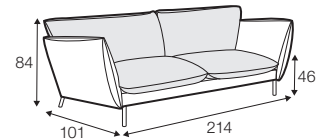

classic

lux

fixed

All drawings shown height with leg no. 145A H-20.

armchair

footstool 80x58

2 seater

3 seater

set 1 right / or left

2 seater left / or right

+ chaiselongue right / or left

set 2 right / or left

3 seater left / or right

+ chaiselongue wide right / or left

set 3

3 seater left + corner 90° + 3 seater right

set 4 right / or left

3 seater left / or right + corner 90° + 2 seater right / or left

set 5

2 seater left + corner 90° + 2 seater right

example of leather cover

3 seater

extra dimensions

depth of seat