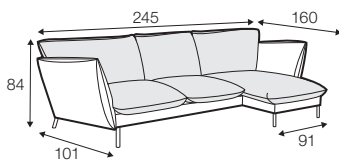

classic

lux

fixed

All drawings shown height with leg no. 145A H-20.

armchair

footstool 80x58

2 seater

3 seater

set 1 right / or left

2 seater left / or right

+ chaiselongue right / or left

set 2 right / or left

3 seater left / or right

+ chaiselongue wide right / or left

set 3

3 seater left + corner 90° + 3 seater right

set 4 right / or left

3 seater left / or right + corner 90° + 2 seater right / or left

set 5

2 seater left + corner 90° + 2 seater right

example of leather cover

3 seater

extra dimensions

depth of seat