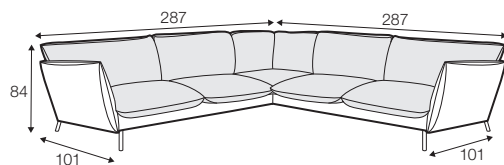

classic

lux

fixed

All drawings shown height with leg no. 145A H-20.

armchair

footstool 80x58

2 seater

3 seater

set 1 right / or left

2 seater left / or right

+ chaiselongue right / or left

set 2 right / or left

3 seater left / or right

+ chaiselongue wide right / or left

set 3

3 seater left + corner 90° + 3 seater right

set 4 right / or left

3 seater left / or right + corner 90° + 2 seater right / or left

set 5

2 seater left + corner 90° + 2 seater right

example of leather cover

3 seater

extra dimensions

depth of seat