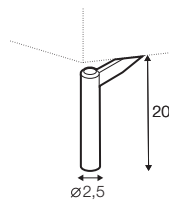

set 4 right / or left

3 seater left / or right + corner 90° + 2 seater right / or left

set 5

2 seater left + corner 90° + 2 seater right

example of leather cover

3 seater

extra dimensions

depth of seat

accessories

headrest L-62

headrest L-77

legs

no. 91
wood
front

no. 91
wood
back

no. 145A
metal chrome,
painted black or grey
and brushed steel*
front

no. 157
metal chrome,
painted black or grey
and brushed steel*
back