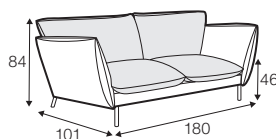

classic

lux

fixed

All drawings shown height with leg no. 145A H-20.

armchair

footstool 80x58

2 seater

3 seater

set 1 right / or left

2 seater left / or right

+ chaiselongue right / or left

set 2 right / or left

3 seater left / or right

+ chaiselongue wide right / or left

set 3

3 seater left + corner 90° + 3 seater right

set 4 right / or left

3 seater left / or right + corner 90° + 2 seater right / or left

set 5

2 seater left + corner 90° + 2 seater right

example of leather cover

3 seater

extra dimensions

depth of seat