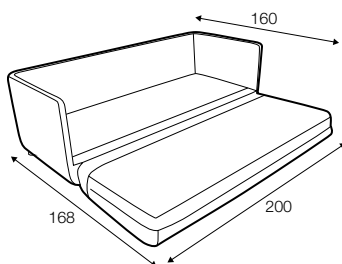

FC fixed

sofa bed

3 seater sofa bed

extra dimensions

depth of seat

accessories

armrest cushion 58x24

armrest cushion 58x40