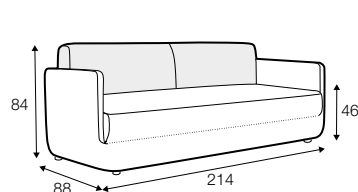

FC fixed

sofa bed

3 seater sofa bed

extra dimensions

depth of seat

accessories

armrest cushion 58x24

armrest cushion 58x40