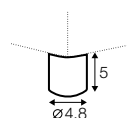

legs

no. 173
wood