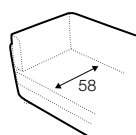

FC fixed

sofa bed

3 seater sofa bed

extra dimensions

depth of seat

accessories

armrest cushion 58x24

armrest cushion 58x40