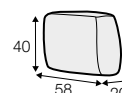

FC fixed

sofa bed

3 seater sofa bed

extra dimensions

depth of seat

accessories

armrest cushion 58x24

armrest cushion 58x40