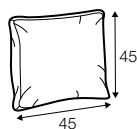

4 seater divided

set 1

divan left + 2 seater without armrests + divan right

set 2

divan left + 4 seater without armrests + divan right

set 3 right / or left

2 seater left / or right + divan right / or left

set 4 right / or left

4 seater divided left / or right + divan right / or left

set 5

2 seater left + corner 90° + 2 seater right

example without cushions
3 seater divided

modular system

elements of the modular system

2 seater left / or right

2 seater without armrests

4 seater divided left / or right

4 seater divided without armrests

divan right / or left

corner 90°

extra dimensions

depth of seat

accessories

cushion
40x40

cushion
45x45

CROME
interiors

legs

no. 07
wood

no. 84
metal chrome,
painted black or grey
and brushed steel*

*please check a cost of brushed steel finish with a sale representative

Manufacturer reserves the right to change construction of products and components used due to improving durability of product and customer satisfaction without any further notice. Explicit ± 2 cm tolerance of all elements sizes.
date: 11.2021