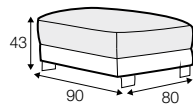

FC fixed

LCV loose with velcro

modular system

All elements are also available without deco cushions.

armchair

footstool 90x80

2 seater

3 seater divided

4 seater divided

set 1

divan left + 2 seater without armrests + divan right

set 2

divan left + 4 seater without armrests + divan right

set 3 right / or left

2 seater left / or right + divan right / or left

set 4 right / or left