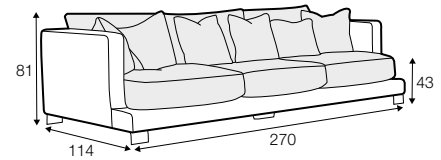

FC fixed

LCV loose with velcro

modular system

All elements are also available without deco cushions.

armchair

footstool 90x80

2 seater

3 seater divided

4 seater divided

set 1

divan left + 2 seater without armrests + divan right

set 2

divan left + 4 seater without armrests + divan right

set 3 right / or left

2 seater left / or right + divan right / or left

set 4 right / or left

2 seater without armrests

4 seater divided left / or right

4 seater divided without armrests

divan right / or left

corner 90°

extra dimensions

depth of seat

accessories