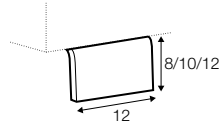

2 seater without armrests

4 seater divided left / or right

4 seater divided without armrests

divan right / or left

corner 90°

extra dimensions

depth of seat

accessories

cushion
40x40

cushion
45x45

CROME
interiors

legs

no. 07
wood

no. 84
metal chrome,
painted black or grey
and brushed steel*

*please check a cost of brushed steel finish with a sale representative

Manufacturer reserves the right to change construction of products and components used due to improving durability of product and customer satisfaction without any further notice. Explicit ± 2 cm tolerance of all elements sizes.
date: 11.2021