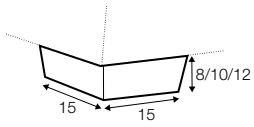

2 seater without armrests

4 seater divided left / or right

4 seater divided without armrests

divan right / or left

corner 90°

extra dimensions

depth of seat

accessories

cushion
40x40

cushion
45x45

CROME
interiors

legs

no. 07
wood

no. 84
metal chrome,
painted black or grey
and brushed steel*

*please check a cost of brushed steel finish with a sale representative

Manufacturer reserves the right to change construction of products and components used due to improving durability of product and customer satisfaction without any further notice. Explicit ± 2 cm tolerance of all elements sizes.
date: 11.2021