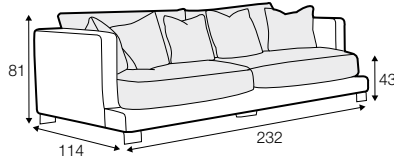

FC fixed

LCV loose with velcro

modular system

All elements are also available without deco cushions.

armchair

footstool 90x80

2 seater

3 seater divided

4 seater divided

set 1

divan left + 2 seater without armrests + divan right

set 2

divan left + 4 seater without armrests + divan right

set 3 right / or left

2 seater left / or right + divan right / or left

set 4 right / or left

2 seater without armrests

4 seater divided left / or right

4 seater divided without armrests

divan right / or left

corner 90°

extra dimensions

depth of seat

accessories