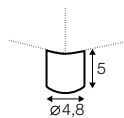

example set option II
element 168 left / or right + footstool 110x75
with box and veneer top + element 168 right / or left

modular system

elements of the modular system

element 102

element 128
left / or right

chaiselongue
right / or left

corner 90°

element 142

element 168
left / or right

cozy corner
right / or left

extra dimensions

depth of seat

no. 173
wood