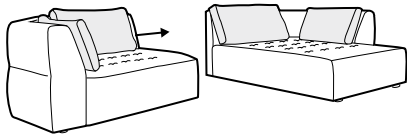

modular system