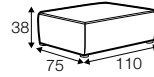

fixed

modular system

All elements are freestanding.
All back cushions fillings include feathers.

3 seater

footstool 102x75

footstool 110x75
with box and veneer top

set 1 right / or left
element 168 left / or right
+ chaiselongue right / or left

set 2 right / or left
element 128 left / or right + element 102
+ cozy corner right / or left

set 3
element 168 left / or right + element 168 right / or left

example set option I
element 168 left / or right + footstool 110x75
with box and veneer top + element 168 right / or left