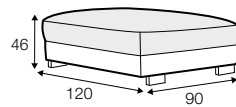

COVERS

FC fixed

LC loose

SPECIAL

modular
system

All drawings shown height with leg no. 105 H-10.

armchair

armchair wide

footstool 95x80

footstool 105x90

footstool 120x90

2 seater

3 seater / or 3 seater divided

set 1

3 seater left + armchair wide right

set 2 right / or left