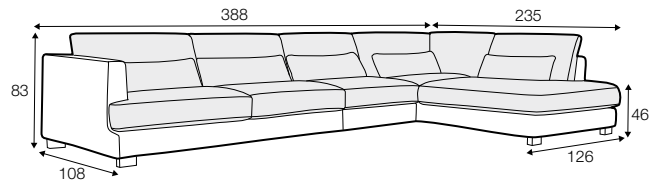

set 4 right / or left

2 seater left / or right + armchair without armrests + divan right / or left