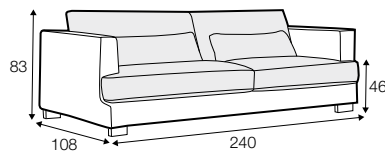

COVERS

FC fixed

LC loose

SPECIAL

modular
system

All drawings shown height with leg no. 105 H-10.

armchair

armchair wide

footstool 95x80

footstool 105x90

footstool 120x90

2 seater

3 seater / or 3 seater divided

set 1

3 seater left + armchair wide right

set 2 right / or left

2 seater left / or right + divan right / or left

set 3 right / or left

3 seater left / or right + divan right / or left

set 4 right / or left

2 seater left / or right + armchair without armrests + divan right / or left