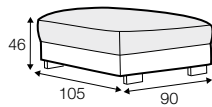

COVERS

FC fixed

LC loose

SPECIAL

modular
system

All drawings shown height with leg no. 105 H-10.

armchair

armchair wide

footstool 95x80

footstool 105x90

footstool 120x90

2 seater

3 seater / or 3 seater divided

set 1

3 seater left + armchair wide right

set 2 right / or left