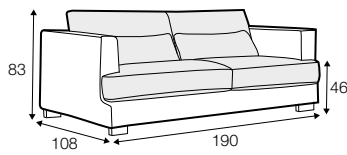

COVERS

FC fixed

LC loose

SPECIAL

modular
system

All drawings shown height with leg no. 105 H-10.

armchair

armchair wide

footstool 95x80

footstool 105x90

footstool 120x90

2 seater

3 seater / or 3 seater divided

set 1

3 seater left + armchair wide right

set 2 right / or left