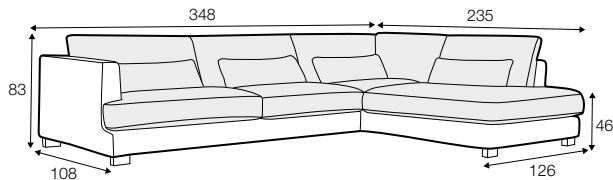

set 3 right / or left

3 seater left / or right + divan right / or left