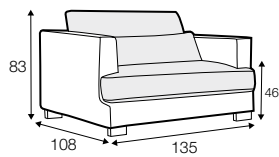

COVERS

FC fixed

LC loose

SPECIAL

modular
system

All drawings shown height with leg no. 105 H-10.

armchair

armchair wide

footstool 95x80

footstool 105x90

footstool 120x90

2 seater

3 seater / or 3 seater divided

set 1

3 seater left + armchair wide right

set 2 right / or left