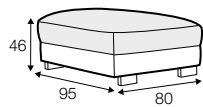

COVERS

FC fixed

LC loose

SPECIAL

modular
system

All drawings shown height with leg no. 105 H-10.

armchair

armchair wide

footstool 95x80

footstool 105x90

footstool 120x90

2 seater

3 seater / or 3 seater divided

set 1

3 seater left + armchair wide right

set 2 right / or left