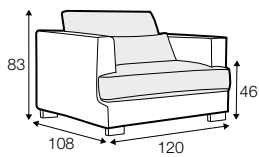

COVERS

FC fixed

LC loose

SPECIAL

modular
system

All drawings shown height with leg no. 105 H-10.

armchair

armchair wide

footstool 95x80

footstool 105x90

footstool 120x90

2 seater

3 seater / or 3 seater divided

set 1

3 seater left + armchair wide right

set 2 right / or left