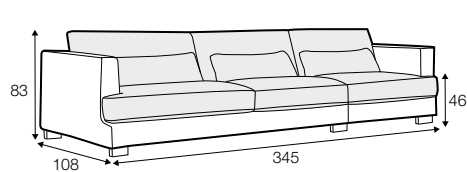

COVERS

FC fixed

LC loose

SPECIAL

modular
system

All drawings shown height with leg no. 105 H-10.

armchair

armchair wide

footstool 95x80

footstool 105x90

footstool 120x90

2 seater

3 seater / or 3 seater divided

set 1

3 seater left + armchair wide right

set 2 right / or left

2 seater left / or right + divan right / or left

set 3 right / or left

3 seater left / or right + divan right / or left

set 4 right / or left

2 seater left / or right + armchair without armrests + divan right / or left