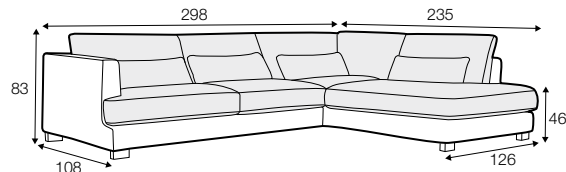

COVERS

FC fixed

LC loose

SPECIAL

modular
system

All drawings shown height with leg no. 105 H-10.

armchair

armchair wide

footstool 95x80

footstool 105x90

footstool 120x90

2 seater

3 seater / or 3 seater divided

set 1

3 seater left + armchair wide right

set 2 right / or left