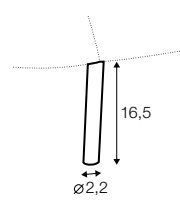

no. 160D
metal chrome,
painted black, grey
or brass gold
and brushed steel
back: sofa