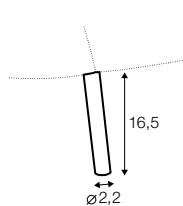

no. 160A
metal chrome,
painted black, grey
or brass gold
and brushed steel
back: armchair,
footstool