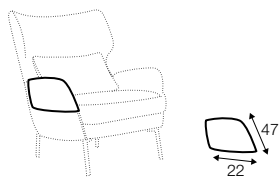

2,5 seater

acesories

armrest protection

pillow

extra dimensions

depth of
armchair seat

depth of
sofa seat

legs

no. 160
metal chrome,
painted black, grey
or brass gold
and brushed steel
front: armchair,
footstool, sofa

no. 160A
metal chrome,
painted black, grey
or brass gold
and brushed steel
back: armchair,
footstool